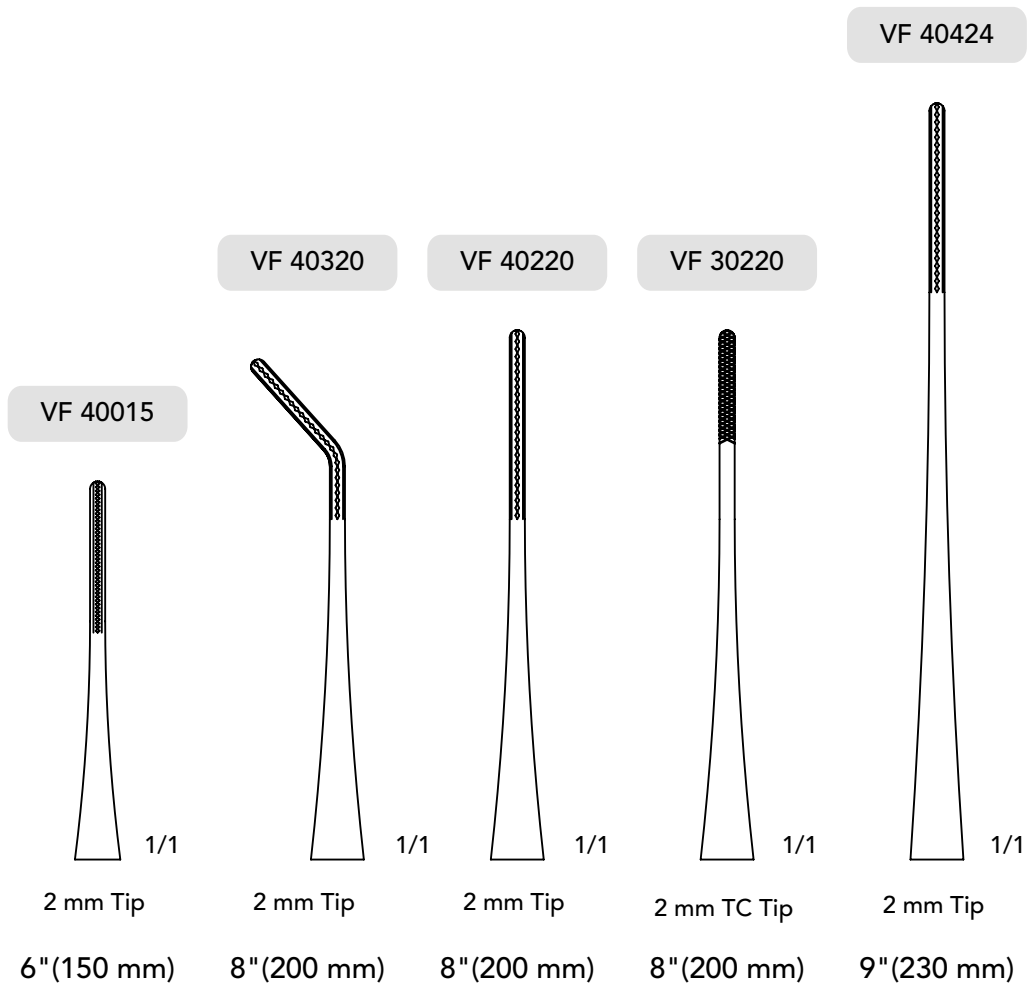

## Debakey Forceps

Micro Debakey Vascular Forceps 45° Angled - Titanium

## Platform Forceps

MFP 3021T

MFP 3018T

1/1

7" (180 mm)

8" (200 mm)

Titanium Micro Platform Forceps Diamond Dusted

## Debakey Forceps

Debakey Vascular Forceps (1 mm & 1.5 mm Tips)

## Debakey Forceps

Debakey Vascular Forceps (2 mm Tips)