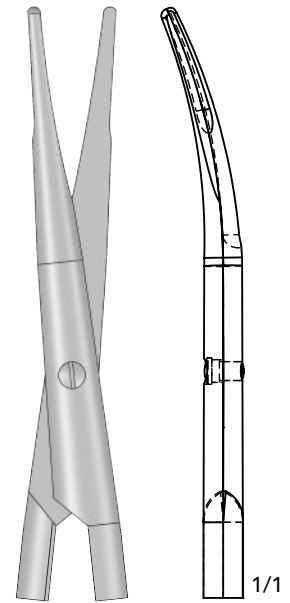

Tenotomy

Metzenbaum SuperCut Scissors 7" (180 mm)

SL 250223

SM 230223

SM 290223

Lillehei - Potts

Heavy Blades

Fine Blades

Metzenbaum Scissors Super Cut 9" (230 mm)

Thompson Valve Cutting Scissor Deep Curved Blades 10" (255 mm)