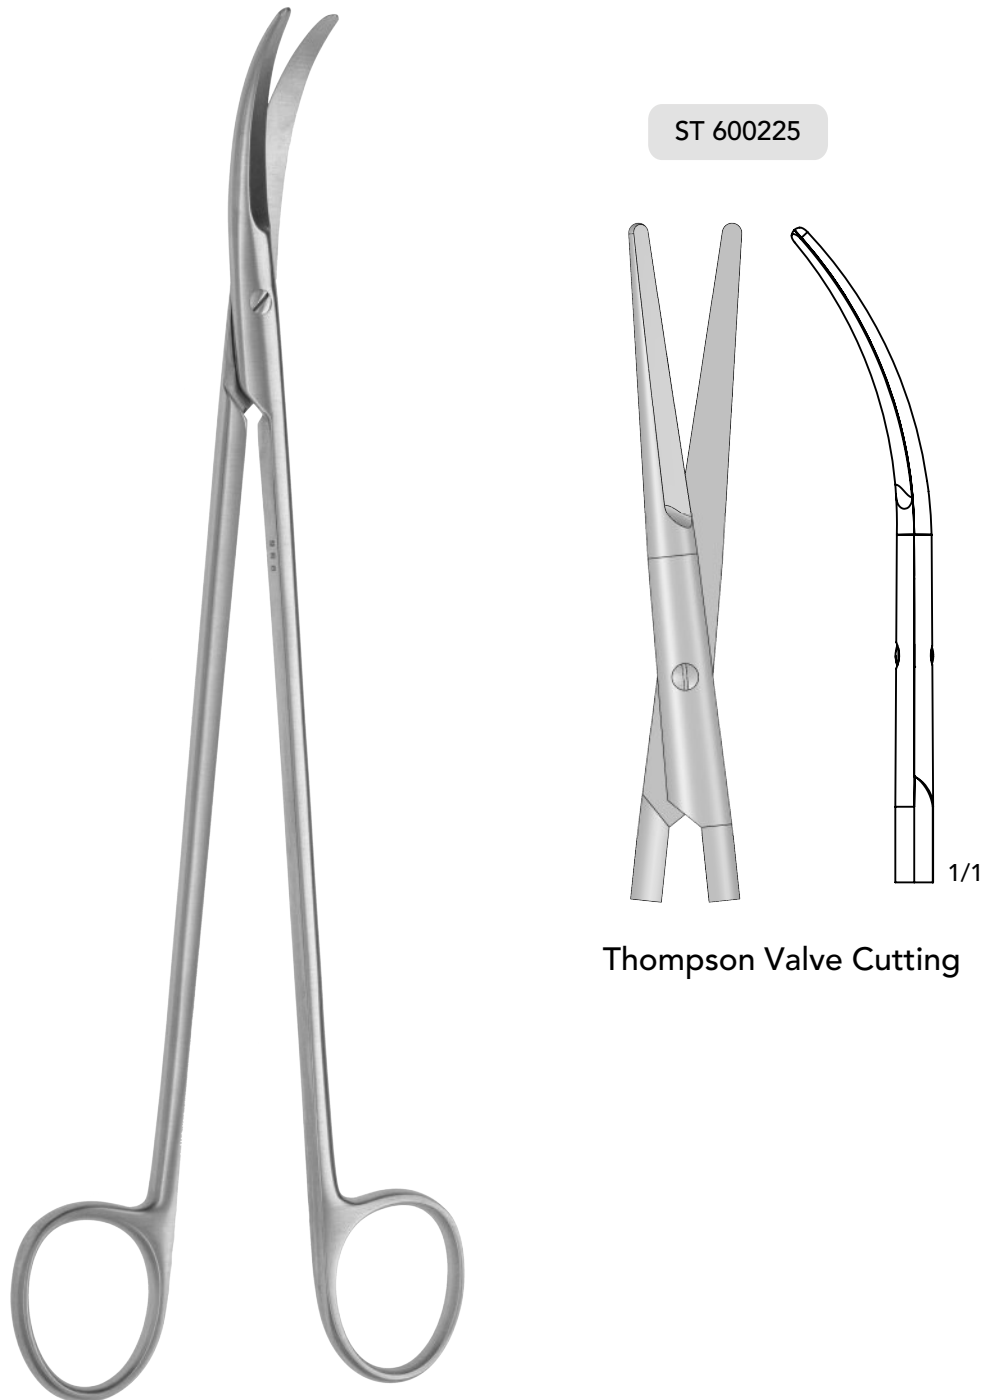

Metzenbaum Scissors Super Cut 9" (230 mm)

Thompson Valve Cutting Scissor Deep Curved Blades 10" (255 mm)