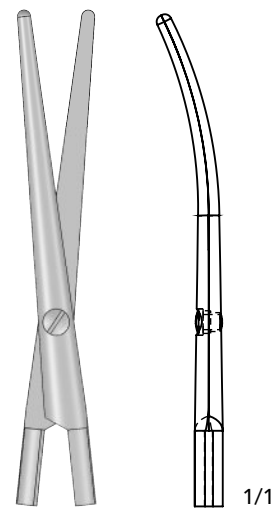

Round Handle Spring Potts Scissors - Stainless Steel

Cutting Angle		25°	45°	60°	90°	125°
						
LONG BLADE (10 mm)	7"	MSP 25118	MSP 45118	MSP 60118	MSP 90118	MSP 125118
	8"	MSP 25120	MSP 45120	MSP 60120	MSP 90120	MSP 125120
	9"	MSP 25123	MSP 45123	MSP 60123	MSP 90123	MSP 125123
SHORT BLADE (7 mm)	7"	MSP 25118S	MSP 45118S	MSP 60118S	MSP 90118S	MSP 125118S
	8"	MSP 25120S	MSP 45120S	MSP 60120S	MSP 90120S	MSP 125120S
	9"	MSP 25123S	MSP 45123S	MSP 60123S	MSP 90123S	MSP 125123S

SR 262518

SR 264518

SR 266018

SR 269018

SR 2612518

Diethrich Potts Scissor (Ring Type) 7" (180 mm)

SP 234519

SP 234523

7" (180 mm)

9" (230 mm)

Debakey Scissors (Ring Type)

SS 210211

SM 250214

SM 230214

**Tenotomy**  
4 ½" (115 mm)

**Sharp Tip**  
5" (125 mm)

**Blunt Tip**  
5" (125 mm)