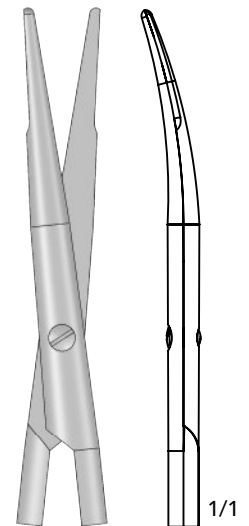

### Metzenbaum SuperCut Scissors (Small)

SR 250217

Ragnell

SM 230218

Blunt Tip

SM 250218

Sharp Tip

SL 250218

Tenotomy

Metzenbaum SuperCut Scissors 7" (180 mm)

SL 250223

SM 230223

SM 290223

Lillehei - Potts

Heavy Blades

Fine Blades

Metzenbaum Scissors Super Cut 9" (230 mm)

Thompson Valve Cutting Scissor Deep Curved Blades 10" (255 mm)