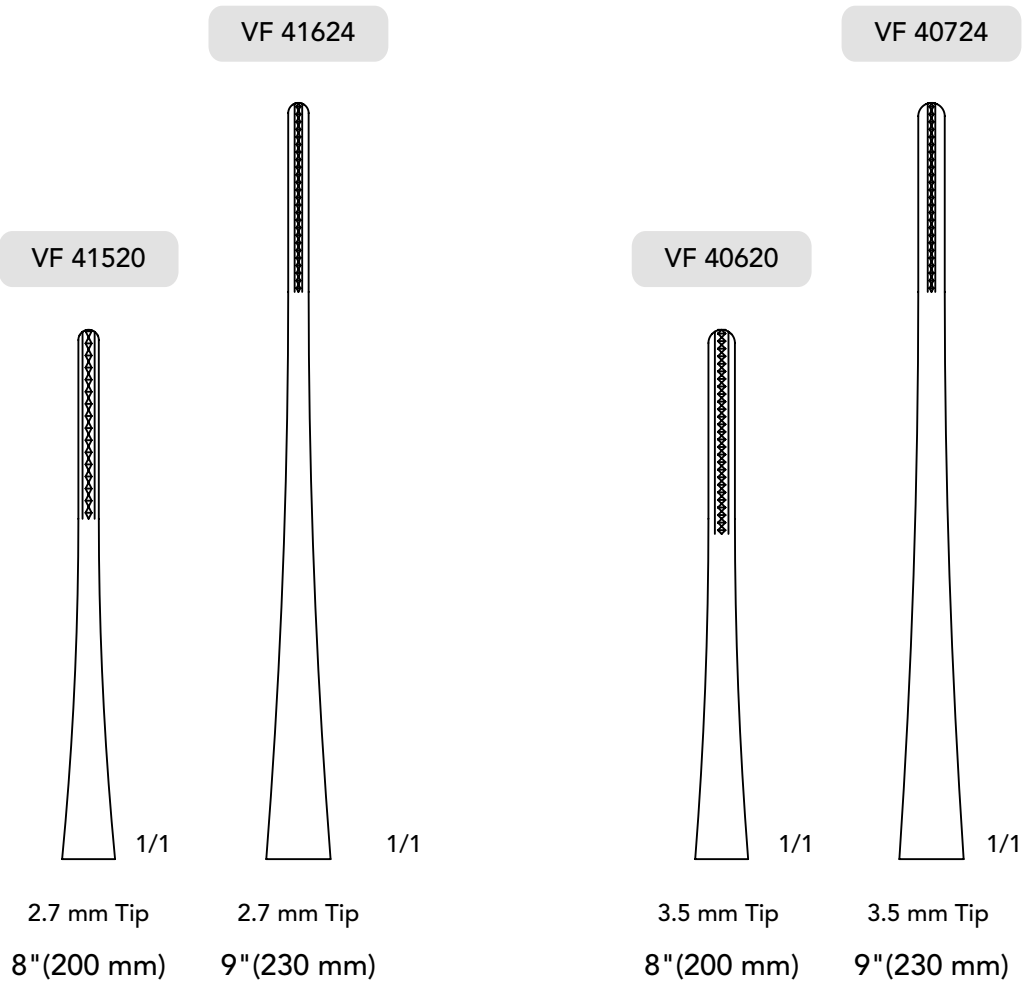

## Platform Forceps

MFP 3021T

MFP 3018T

1/1

7" (180 mm)

8" (200 mm)

Titanium Micro Platform Forceps Diamond Dusted

## Debakey Forceps

Debakey Vascular Forceps (1 mm & 1.5 mm Tips)

## Debakey Forceps

Debakey Vascular Forceps (2 mm Tips)

## Debakey Forceps

Debakey Vascular Forceps (2.7 mm & 3.5 mm Tips)