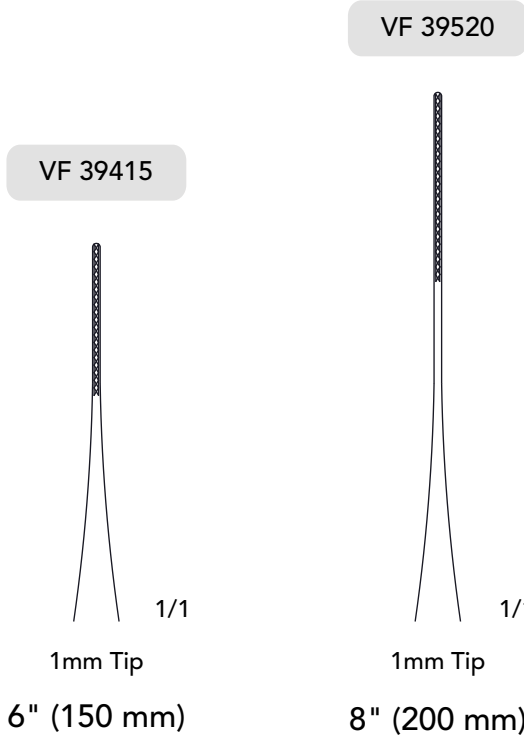

## Debakey Forceps

Micro Debakey Vascular Forceps 45° Angled - Titanium

## Platform Forceps

MFP 3021T

MFP 3018T

1/1

7" (180 mm)

8" (200 mm)

Titanium Micro Platform Forceps Diamond Dusted

## Debakey Forceps

Debakey Vascular Forceps (1 mm & 1.5 mm Tips)