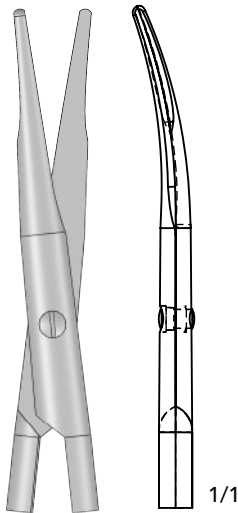

Tenotomy

Metzenbaum SuperCut Scissors 7" (180 mm)

SL 250223

SM 230223

SM 290223

Lillehei - Potts

Heavy Blades

Fine Blades

Metzenbaum Scissors Super Cut 9" (230 mm)

Thompson Valve Cutting Scissor Deep Curved Blades 10" (255 mm)