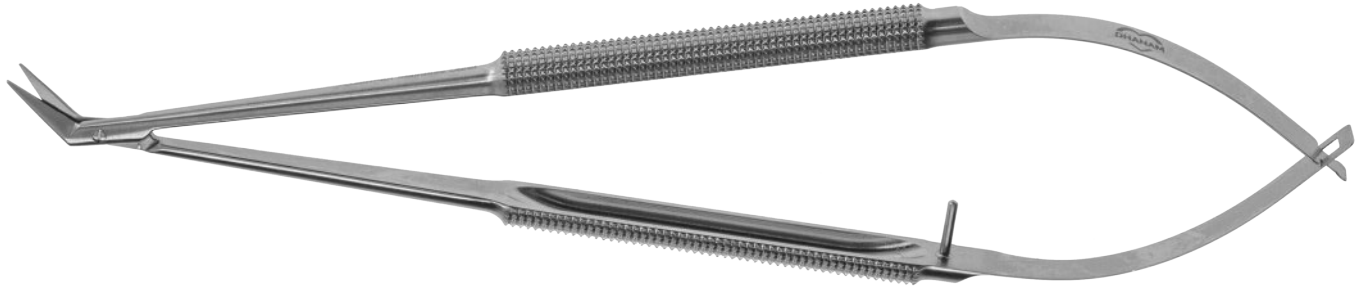

Round Handle Spring Potts Scissors - Stainless Steel

Cutting Angle		25°	45°	60°	90°	125°
LONG BLADE (10 mm)	7"	MSP 25118	MSP 45118	MSP 60118	MSP 90118	MSP 125118
	8"	MSP 25120	MSP 45120	MSP 60120	MSP 90120	MSP 125120
	9"	MSP 25123	MSP 45123	MSP 60123	MSP 90123	MSP 125123
SHORT BLADE (7 mm)	7"	MSP 25118S	MSP 45118S	MSP 60118S	MSP 90118S	MSP 125118S
	8"	MSP 25120S	MSP 45120S	MSP 60120S	MSP 90120S	MSP 125120S
	9"	MSP 25123S	MSP 45123S	MSP 60123S	MSP 90123S	MSP 125123S