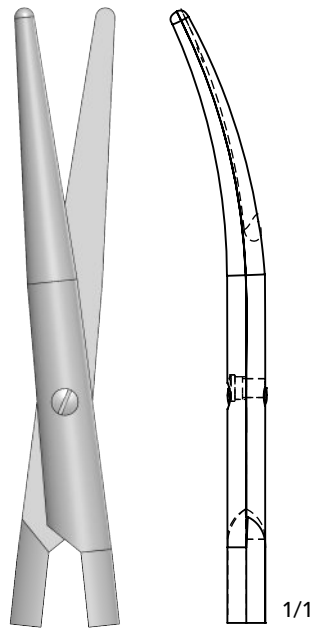

Tenotomy

Metzenbaum SuperCut Scissors 7" (180 mm)

SL 250223

SM 230223

SM 290223

Lillehei - Potts

Heavy Blades

Fine Blades

Metzenbaum Scissors Super Cut 9" (230 mm)

Thompson Valve Cutting Scissor Deep Curved Blades 10" (255 mm)