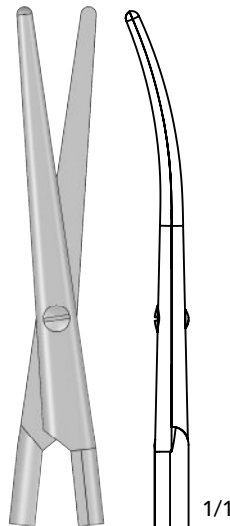

### Metzenbaum SuperCut Scissors (Small)

SR 250217

Ragnell

SM 230218

Blunt Tip

SM 250218

Sharp Tip

SL 250218

Tenotomy

Metzenbaum SuperCut Scissors 7" (180 mm)

SL 250223

SM 230223

SM 290223

Lillehei - Potts

Heavy Blades

Fine Blades

Metzenbaum Scissors Super Cut 9" (230 mm)

Thompson Valve Cutting Scissor Deep Curved Blades 10" (255 mm)