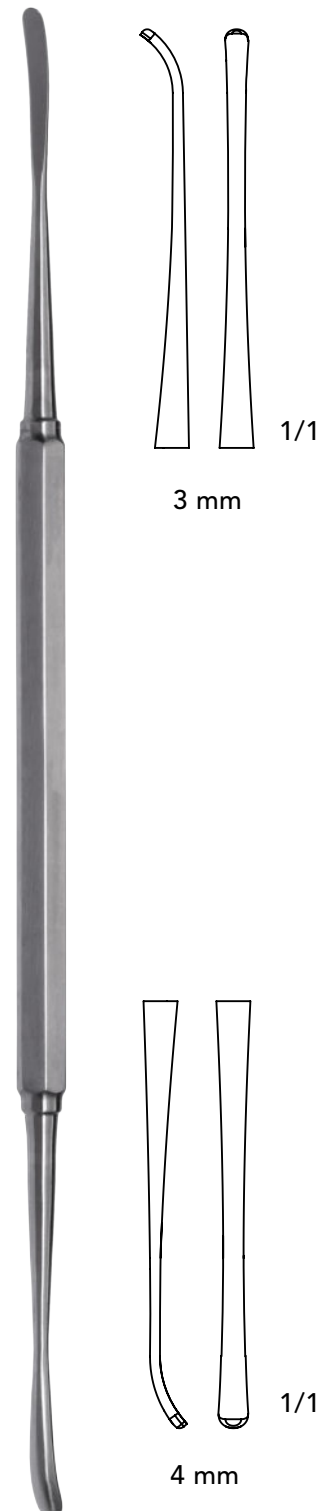

Round Handle Spring Potts Scissors - Stainless Steel

Cutting Angle		25°	45°	60°	90°	125°
						
LONG BLADE (10 mm)	7"	MSP 25118	MSP 45118	MSP 60118	MSP 90118	MSP 125118
	8"	MSP 25120	MSP 45120	MSP 60120	MSP 90120	MSP 125120
	9"	MSP 25123	MSP 45123	MSP 60123	MSP 90123	MSP 125123
SHORT BLADE (7 mm)	7"	MSP 25118S	MSP 45118S	MSP 60118S	MSP 90118S	MSP 125118S
	8"	MSP 25120S	MSP 45120S	MSP 60120S	MSP 90120S	MSP 125120S
	9"	MSP 25123S	MSP 45123S	MSP 60123S	MSP 90123S	MSP 125123S

SR 262518

SR 264518

SR 266018

SR 269018

SR 2612518

Diethrich Potts Scissor (Ring Type) 7" (180 mm)

SP 234519

SP 234523

7" (180 mm)

9" (230 mm)

Debakey Scissors (Ring Type)

SS 210211

SM 250214

SM 230214

**Tenotomy**  
4 ½" (115 mm)

**Sharp Tip**  
5" (125 mm)

## Coronary Probes

Coronary Silver Probes 7" (180 mm)

DD 4120

DD 4220

DD 4320

Coronary Dessectors Double End 8" (200 mm)