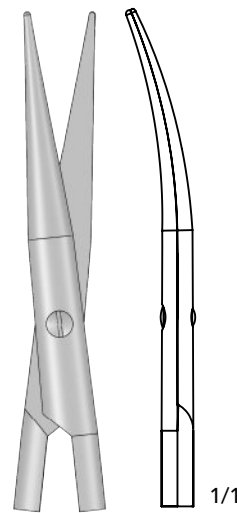

### Metzenbaum SuperCut Scissors (Small)

SR 250217

Ragnell

SM 230218

Blunt Tip

SM 250218

Sharp Tip

SL 250218

Tenotomy

Metzenbaum SuperCut Scissors 7" (180 mm)

SL 250223

SM 230223

SM 290223

Lillehei - Potts

Heavy Blades

Fine Blades

Metzenbaum Scissors Super Cut 9" (230 mm)

Thompson Valve Cutting Scissor Deep Curved Blades 10" (255 mm)