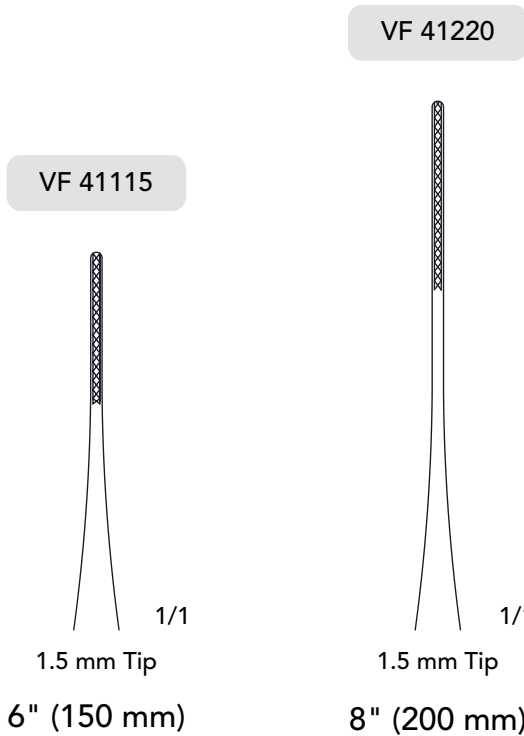

## Debakey Forceps

Micro Debakey Vascular Forceps 45° Angled - Titanium

## Platform Forceps

MFP 3021T

MFP 3018T

1/1

7" (180 mm)

8" (200 mm)

Titanium Micro Platform Forceps Diamond Dusted

## Debakey Forceps

Debakey Vascular Forceps (1 mm & 1.5 mm Tips)