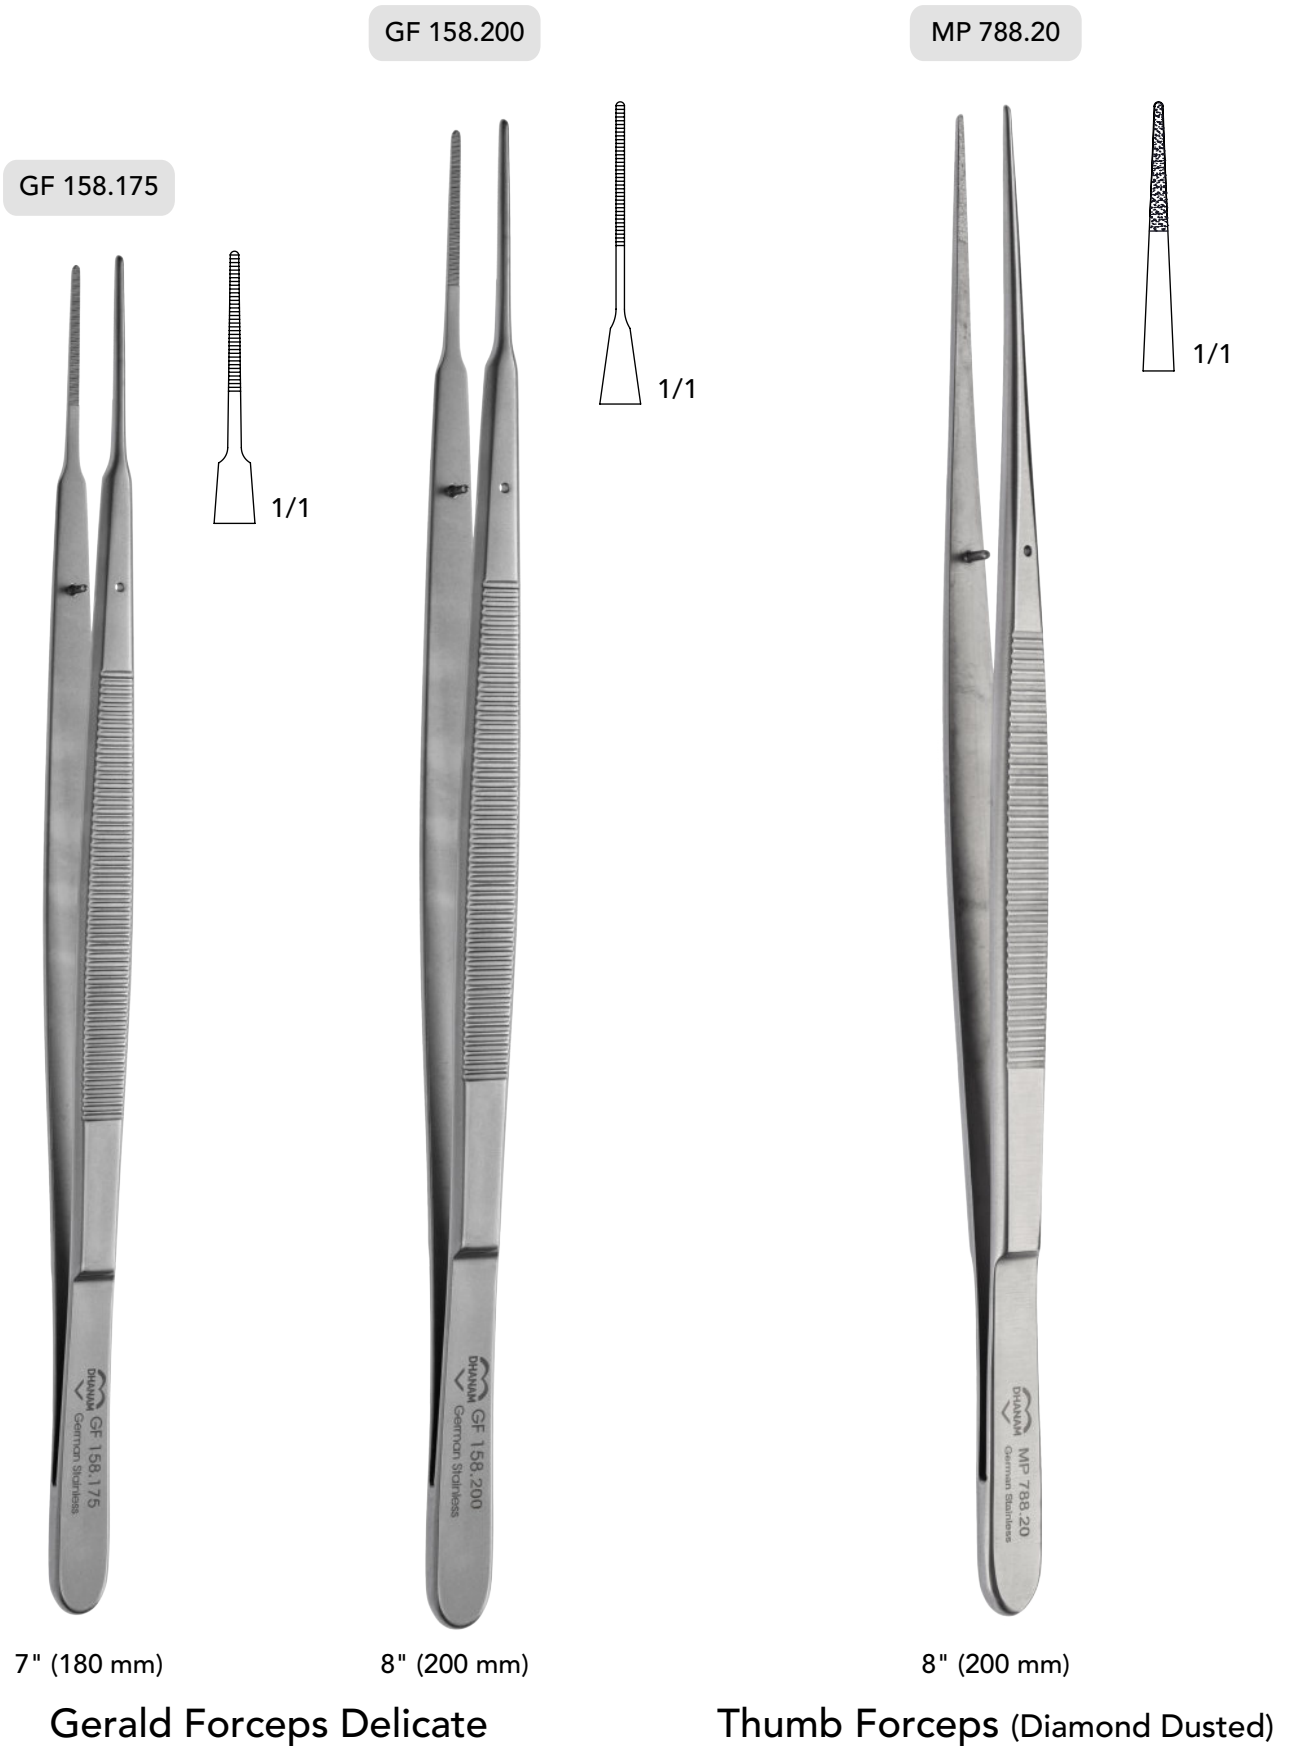

Delicate Forceps