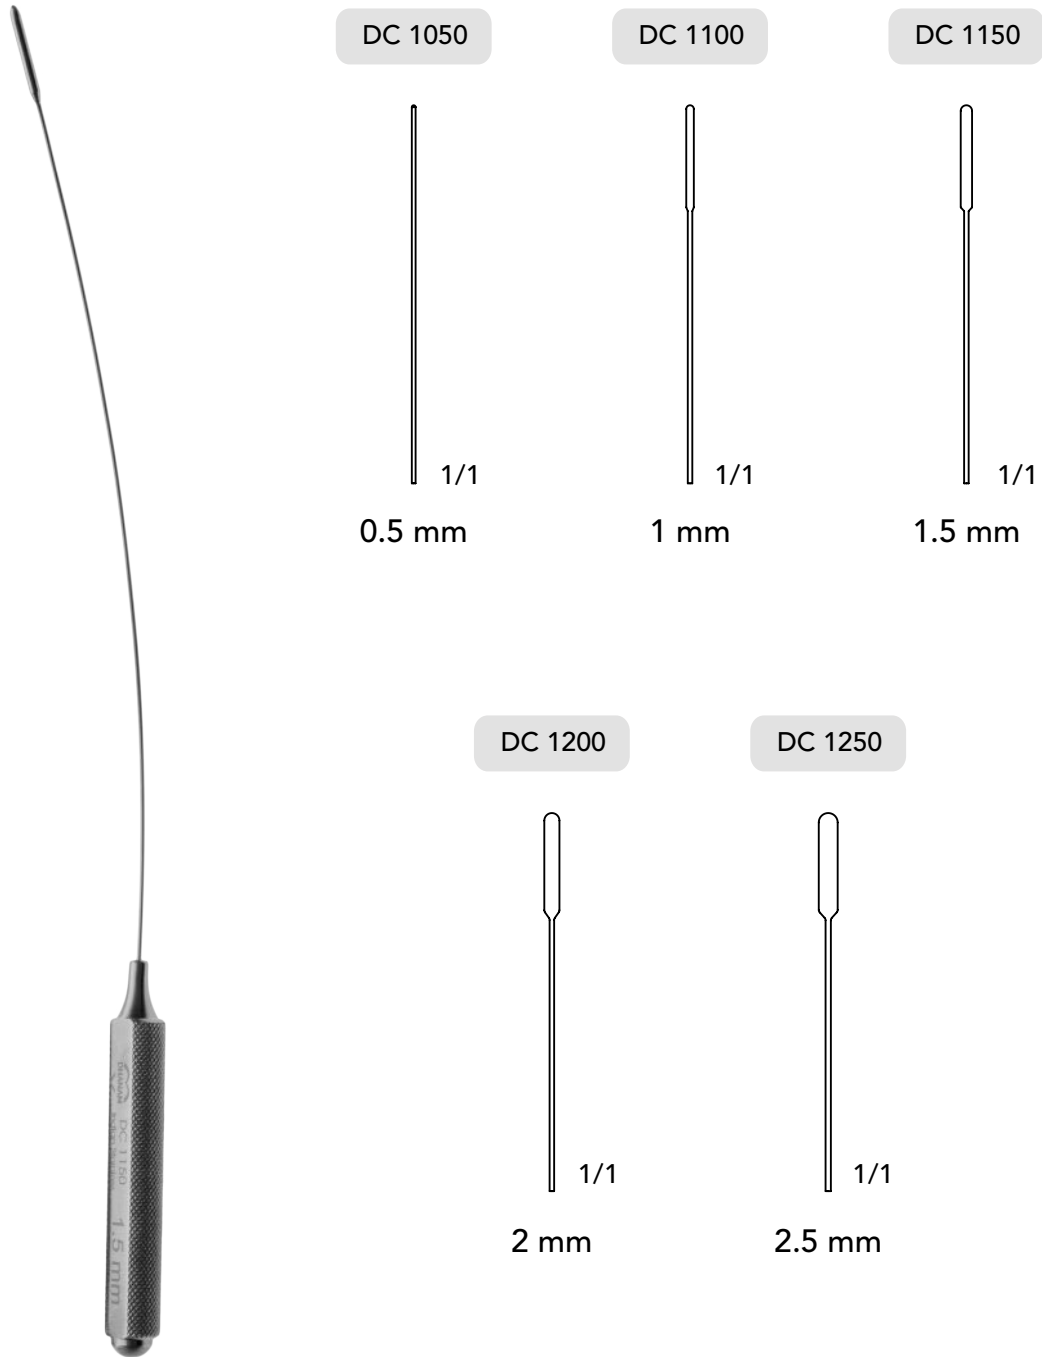

## Resano Forceps

VF 41024

Resano Valve Forceps Multi Tooth Tip 9" (230 mm)  
(For Heart Valve Removal)

## Bulldog Clamps

BC 1105T

Straight

BC 1205T

Curved

BC 1305T

Angled

BC 3005

Spikey (Stainless Steel)

Debakey Bulldog Clamps 3" (75 mm) - Titanium

## Coronary Probes

Coronary Silver Probes 7" (180 mm)

DD 4120

DD 4220

DD 4320

Coronary Dessectors Double End 8" (200 mm)