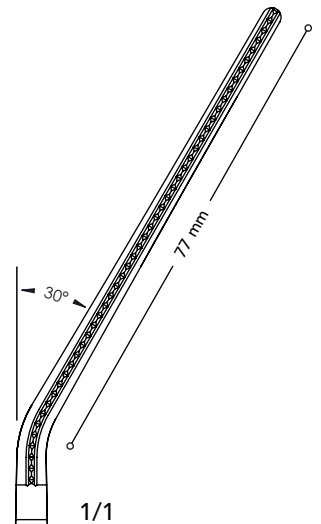

VC 54410

4 1/8" (100 mm)

DeBakey Ring Handle Bulldog Clamps

Ring Handle Bulldog Clamps

VC 54212

5" (125 mm)
S - Shape Curved

VC 54313

5" (125 mm)
S - Shape Angled

9 1/4" (235 mm)

Debakey Satinsky Clamps

Debakey Cross Clamps

Cross Clamps

1/1

VC 46919

1/1

7 3/4" (195 mm)

VC 46819

1/1

7 1/2" (190 mm)

VC 46719

1/1

7 1/2" (190 mm)

Debakey Leland-Jones Cross Clamps

Debakey ILIACA Cross Clamp

Cross Clamps

VC 51330

VC 51228

VC 51123

VC 51024

12" (300 mm)

11" (280 mm)

9" (230 mm)