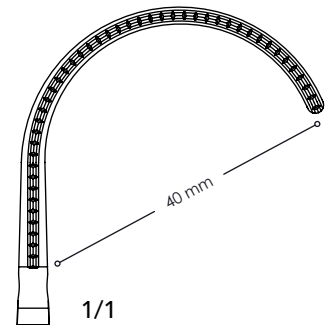

VC 54410

4 1/8" (100 mm)

DeBakey Ring Handle Bulldog Clamps

Ring Handle Bulldog Clamps

VC 54212

5" (125 mm)
S - Shape Curved

VC 54313

5" (125 mm)
S - Shape Angled

Neonatal Castaneda Clamps

VC 59015

6" (150 mm)

VC 59115

6" (150 mm)

VC 59215

6" (150 mm)

VC 59315

6" (150 mm)

DeBakey Neonatal Castaneda Curved Clamps

VC 55716

6 1/2" (165 mm)

VC 55816

6 1/2" (165 mm)

Debakey Multi Purpose Clamps Deep Curved

Angled Multi Purpose Clamps

Debakey Multi Purpose Clamps Angled

VC 56716

6 1/2" (160 mm)

VC 56816

6 1/2" (160 mm)

VC 56915

6" (150 mm)

Derra Cooley Clamps