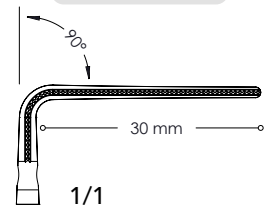

VC 63512

4" (100 mm)

Titanium Debakey Angled Micro Clamps
(Straight Shanks)