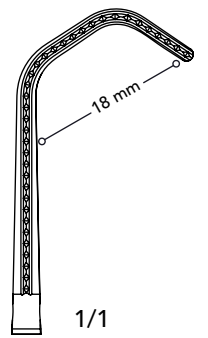

VC 54410

4 1/8" (100 mm)

DeBakey Ring Handle Bulldog Clamps

Ring Handle Bulldog Clamps

VC 54212

5" (125 mm)
S - Shape Curved

VC 54313

5" (125 mm)
S - Shape Angled

DeBakey Ring Handle Bulldog Clamps

Neonatal Castaneda clamps

VC 58112

4 3/4" (120 mm)

VC 58212

4 3/4" (120 mm)

1/1

DeBakey Neonatal Castaneda Angled Clamps

Neonatal Castaneda Clamps

VC 59015

6" (150 mm)

VC 59115

6" (150 mm)

VC 59215

6" (150 mm)

VC 59315

6" (150 mm)

DeBakey Neonatal Castaneda Curved Clamps

VC 55716

6 1/2" (165 mm)

VC 55816

6 1/2" (165 mm)

Debakey Multi Purpose Clamps Deep Curved

Angled Multi Purpose Clamps