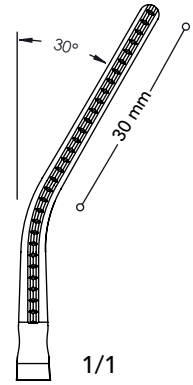

Angled Multi Purpose Clamps

Debakey Multi Purpose Clamps Angled

VC 56716

6 1/2" (160 mm)

VC 56816

6 1/2" (160 mm)

VC 56915

6" (150 mm)