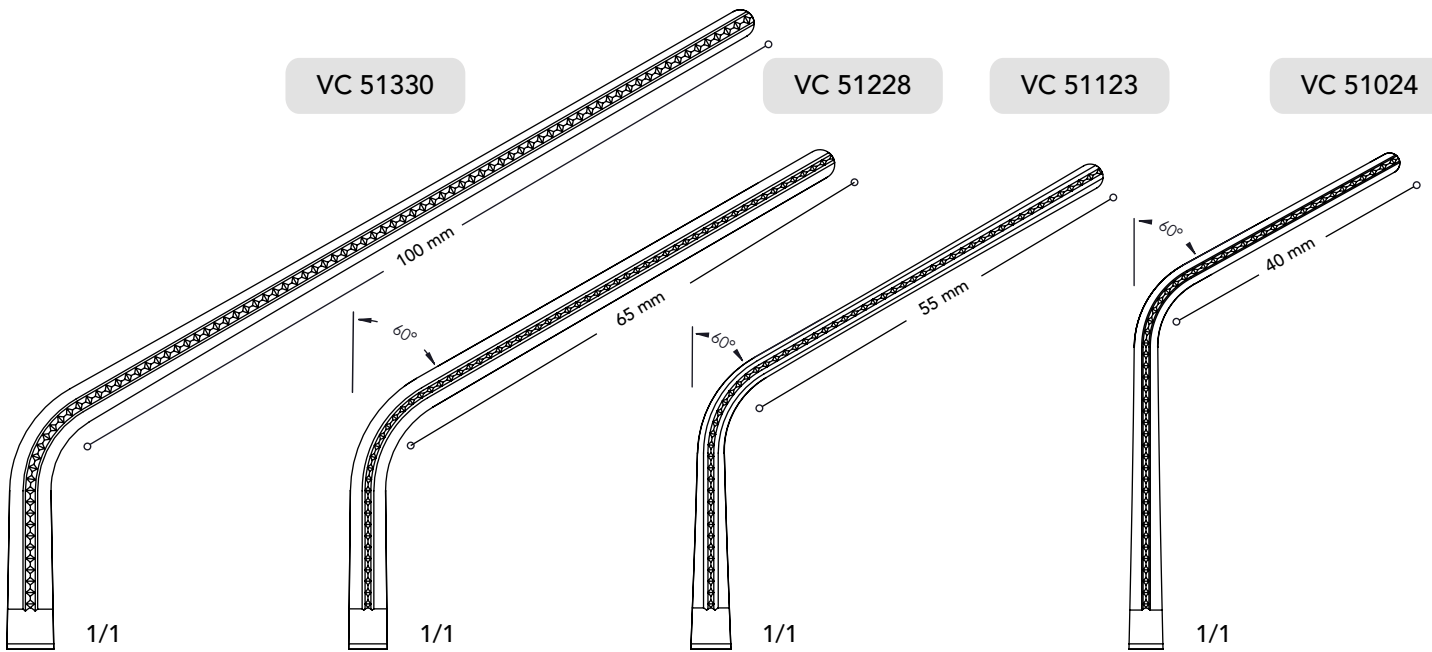

VC 46819

1/1

7 1/2" (190 mm)

VC 46719

1/1

7 1/2" (190 mm)

Debakey Leland-Jones Cross Clamps

Debakey ILIACA Cross Clamp

Cross Clamps

VC 51330

VC 51228

VC 51123

VC 51024

12" (300 mm)

11" (280 mm)

9" (230 mm)

9 1/2" (240 mm)

Debakey Multi Purpose Angled Cross Clamps

Cross Clamps

1/1

8" (200 mm)

9" (230 mm)

DeBakey Cross Clamps
(2:3 Teeth)

SEMB Arota Aneurysm Clamps

VC 48127

1/1

10 3/4" (270 mm)

VC 48225

1/1

10 1/2" (265 mm)

Debakey SEMB Arota Aneurysm Clamps

Aorta Aneurysm Clamps