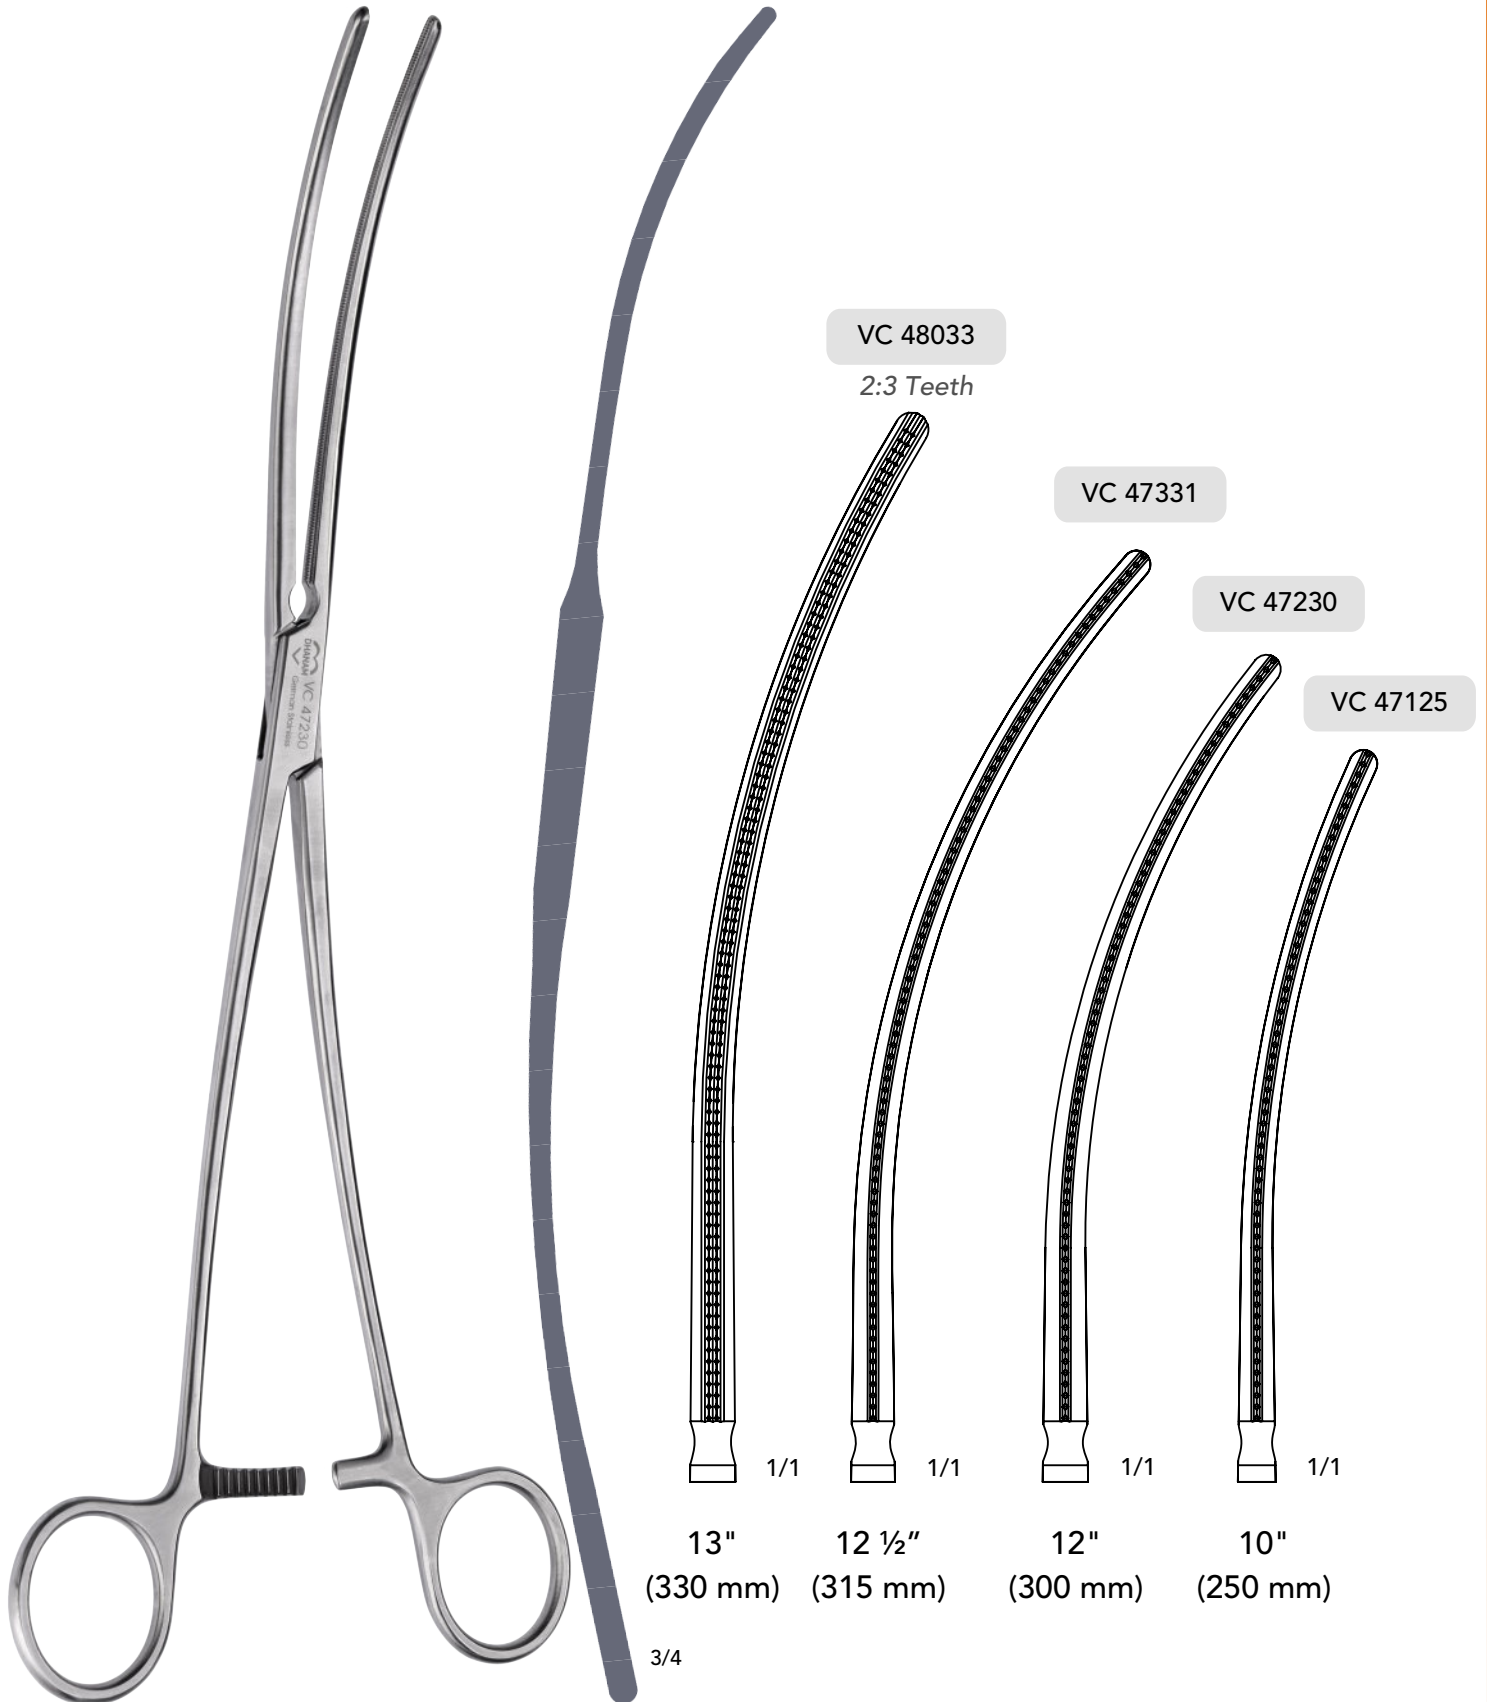

Cross Clamps

VC 51330

VC 51228

VC 51123

VC 51024

12" (300 mm)

11" (280 mm)

9" (230 mm)

9 1/2" (240 mm)

Debakey Multi Purpose Angled Cross Clamps

Cross Clamps

1/1

8" (200 mm)

9" (230 mm)

DeBakey Cross Clamps
(2:3 Teeth)

SEMB Arota Aneurysm Clamps

VC 48127

1/1

10 3/4" (270 mm)

VC 48225

1/1

10 1/2" (265 mm)

Debakey SEMB Arota Aneurysm Clamps

Aorta Aneurysm Clamps

Debakey Aorta Aneurysm Clamps

Arota Clamps

VC 49526

10 ¼" (260 mm)

VC 52521

8 ¼" (210 mm)

Debakey Diethrich and Ochsner arota Clamps

Lambert-Key Clamps