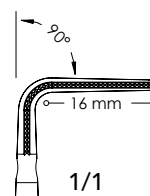

VC 61512

4" (100 mm)