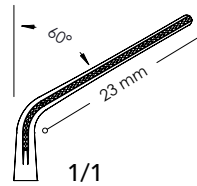

VC 54410

4 1/8" (100 mm)

DeBakey Ring Handle Bulldog Clamps

Ring Handle Bulldog Clamps

VC 54212

5" (125 mm)
S - Shape Curved

VC 54313

5" (125 mm)
S - Shape Angled

DeBakey Ring Handle Bulldog Clamps

Neonatal Castaneda clamps

VC 58112

4 3/4" (120 mm)

VC 58212

4 3/4" (120 mm)

1/1

DeBakey Neonatal Castaneda Angled Clamps

Neonatal Castaneda Clamps

VC 59015

6" (150 mm)

VC 59115

6" (150 mm)

VC 59215

6" (150 mm)

VC 59315

VC 61312

4 ¼" (110 mm)

VC 63312

4 ½" (115 mm)

VC 61412

4 ⅛" (105 mm)

VC 63411

4 ¼" (110 mm)