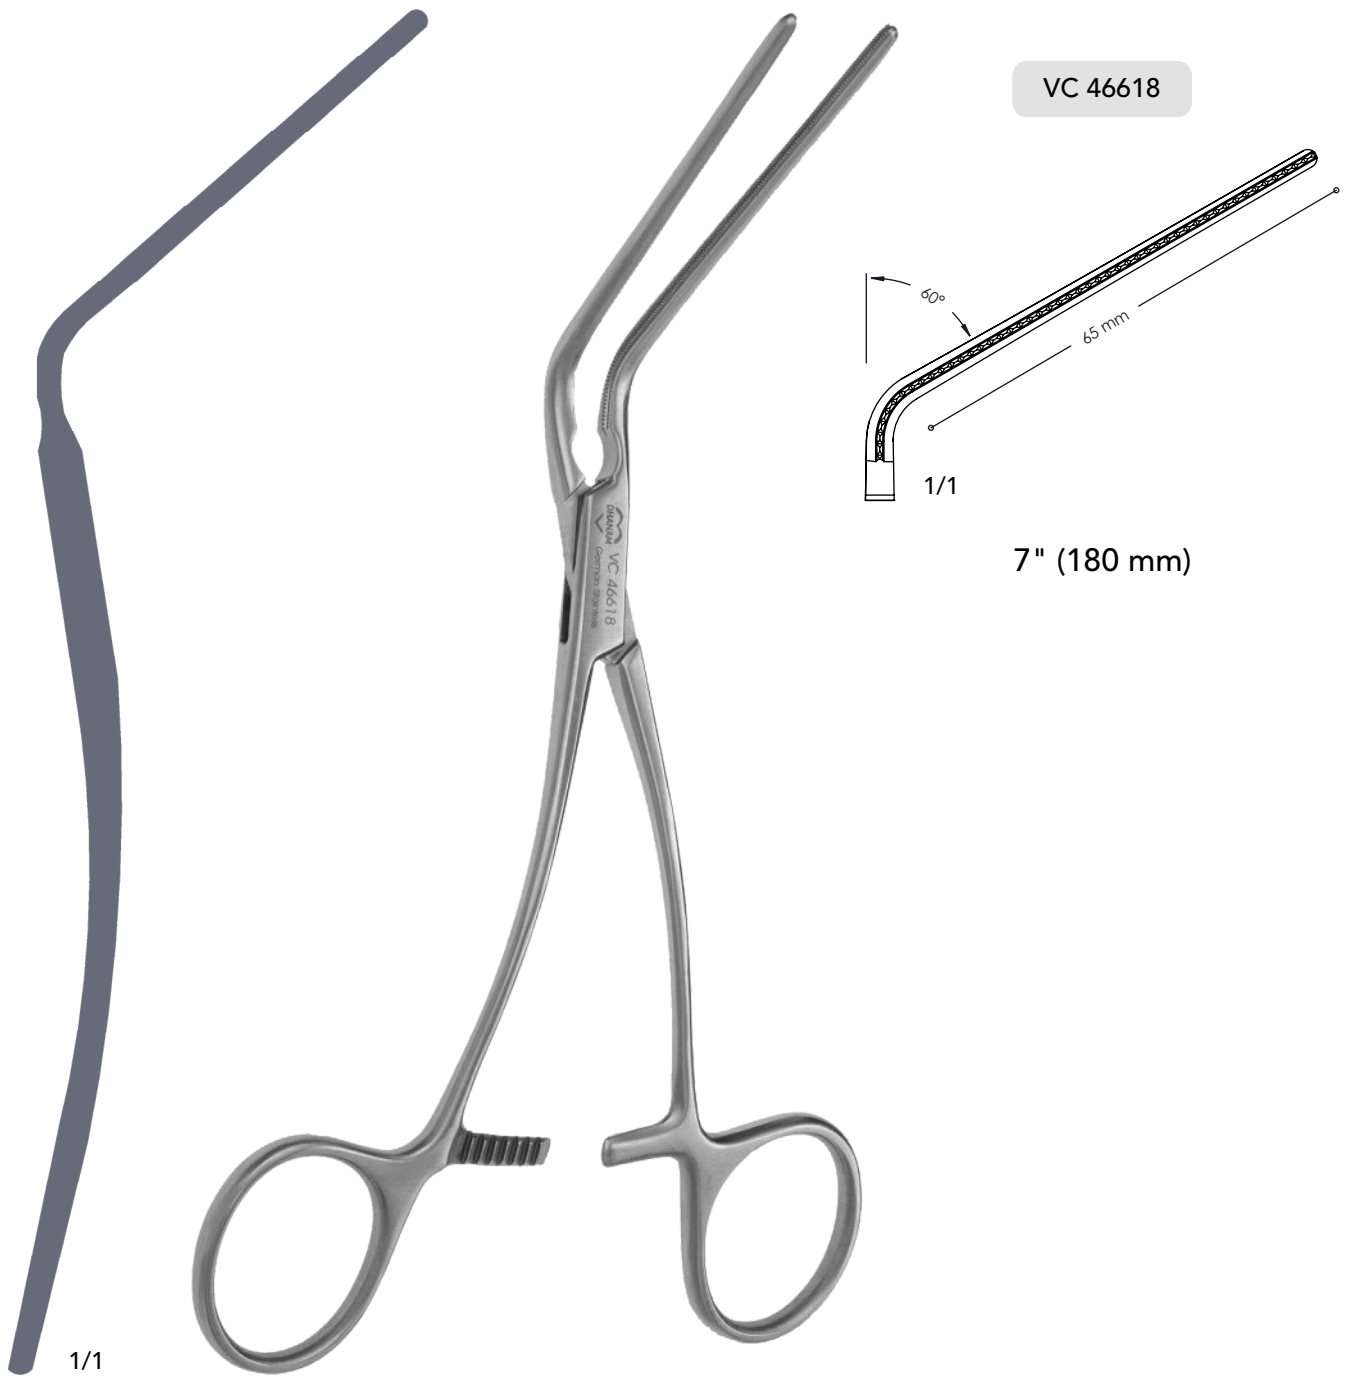

Debakey Beck Clamps

Herken Clamps

VC 52125

10" (255 mm)

VC 52225

9 3/4" (250 mm)

VC 52325

9 3/4" (250 mm)

VC 52425

9 3/4" (250 mm)

Debakey Herken Clamps

Tangential Occlusion Clamps

VC 50019

VC 50126

VC 50227

VC 50327

VC 50428

Debakey Tangential Occlusion Clamps

Satinsky Clamps

VC 50624

9 1/4" (235 mm)

VC 50724

9 1/2" (240 mm)

VC 50824

9 1/4" (235 mm)

Debakey Satinsky Clamps

Debakey Cross Clamps

Cross Clamps

1/1

VC 46919

1/1

7 3/4" (195 mm)