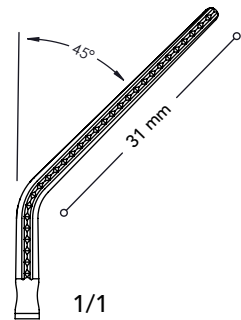

VC 54410

4 1/8" (100 mm)

DeBakey Ring Handle Bulldog Clamps

Ring Handle Bulldog Clamps

VC 54212

5" (125 mm)
S - Shape Curved

VC 54313

5" (125 mm)
S - Shape Angled

DeBakey Ring Handle Bulldog Clamps

Neonatal Castaneda clamps

VC 58112

4 3/4" (120 mm)

VC 58212

4 3/4" (120 mm)

1/1

DeBakey Neonatal Castaneda Angled Clamps

Neonatal Castaneda Clamps

VC 59015

6" (150 mm)

VC 59115

6" (150 mm)

VC 59215

6" (150 mm)

VC 59315

6" (150 mm)

DeBakey Neonatal Castaneda Curved Clamps

VC 55716

6 1/2" (165 mm)

VC 55816

6 1/2" (165 mm)

Debakey Multi Purpose Clamps Deep Curved

Angled Multi Purpose Clamps