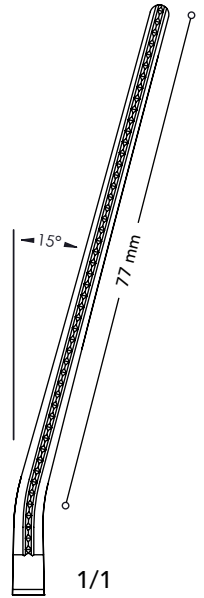

1/1

7 1/2" (190 mm)