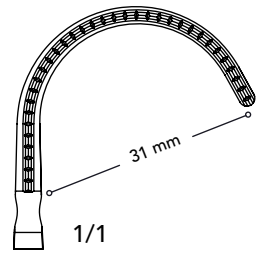

VC 54410

4 1/8" (100 mm)

DeBakey Ring Handle Bulldog Clamps

Ring Handle Bulldog Clamps

VC 54212

5" (125 mm)
S - Shape Curved

VC 54313

5" (125 mm)
S - Shape Angled

DeBakey Ring Handle Bulldog Clamps

Neonatal Castaneda clamps

VC 58112

4 3/4" (120 mm)

VC 58212

4 3/4" (120 mm)

1/1

DeBakey Neonatal Castaneda Angled Clamps

Neonatal Castaneda Clamps

VC 59015

6" (150 mm)

VC 59115

6" (150 mm)

VC 59215

6" (150 mm)

VC 59315

6" (150 mm)

DeBakey Neonatal Castaneda Curved Clamps

VC 55716

6 1/2" (165 mm)

VC 55816

6 1/2" (165 mm)

Debakey Multi Purpose Clamps Deep Curved

Angled Multi Purpose Clamps