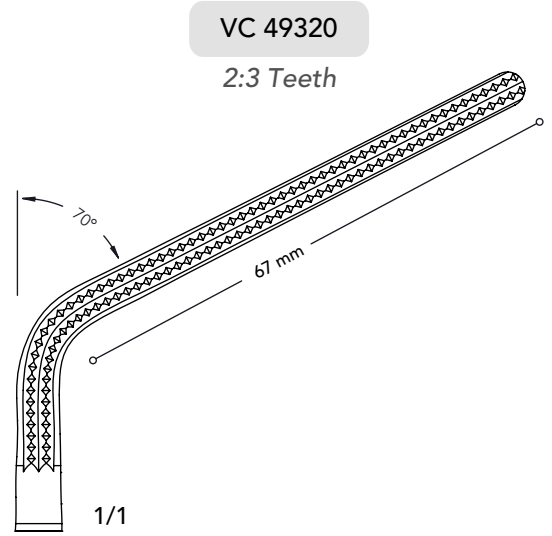

VC 54410

4 1/8" (100 mm)

DeBakey Ring Handle Bulldog Clamps

Ring Handle Bulldog Clamps

VC 54212

5" (125 mm)
S - Shape Curved

VC 54313

5" (125 mm)
S - Shape Angled

VC 46819

1/1

7 1/2" (190 mm)

VC 46719

1/1

7 1/2" (190 mm)

Debakey Leland-Jones Cross Clamps

Debakey ILIACA Cross Clamp

Cross Clamps

VC 51330

VC 51228

VC 51123

VC 51024

12" (300 mm)

11" (280 mm)

9" (230 mm)

9 1/2" (240 mm)

Debakey Multi Purpose Angled Cross Clamps

Cross Clamps

1/1

8" (200 mm)

9" (230 mm)

DeBakey Cross Clamps
(2:3 Teeth)

SEMB Arota Aneurysm Clamps