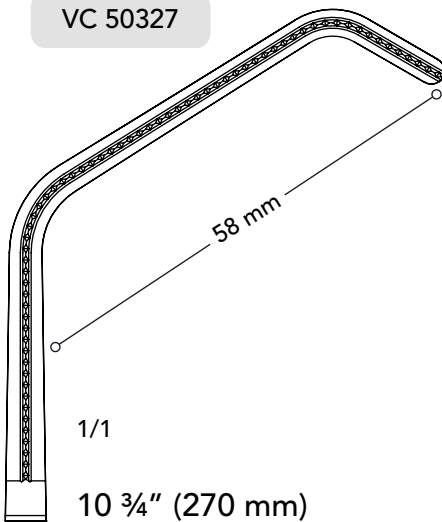

VC 54410

4 1/8" (100 mm)

DeBakey Ring Handle Bulldog Clamps

Ring Handle Bulldog Clamps

VC 54212

5" (125 mm)
S - Shape Curved

VC 54313

5" (125 mm)
S - Shape Angled

Debakey Beck Clamps

Herken Clamps

VC 52125

10" (255 mm)

VC 52225

9 3/4" (250 mm)

VC 52325

9 3/4" (250 mm)

VC 52425

9 3/4" (250 mm)

Debakey Herken Clamps

Tangential Occlusion Clamps

VC 50019

VC 50126

VC 50227

VC 50327

Cross Clamps

VC 51330

VC 51228

VC 51123

VC 51024

12" (300 mm)

11" (280 mm)

9" (230 mm)