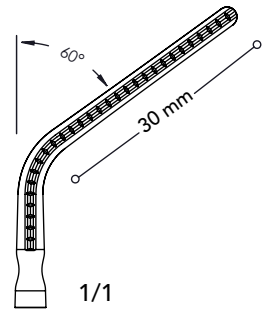

6 1/2" (160 mm)

VC 56816

6 1/2" (160 mm)

VC 56915