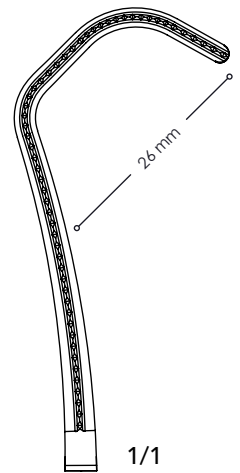

VC 54410

4 1/8" (100 mm)

DeBakey Ring Handle Bulldog Clamps

Ring Handle Bulldog Clamps

VC 54212

5" (125 mm)
S - Shape Curved

VC 54313

5" (125 mm)
S - Shape Angled

6" (150 mm)

DeBakey Neonatal Castaneda Curved Clamps

VC 55716

6 1/2" (165 mm)

VC 55816

6 1/2" (165 mm)

Debakey Multi Purpose Clamps Deep Curved

Angled Multi Purpose Clamps

Debakey Multi Purpose Clamps Angled

VC 56716

6 1/2" (160 mm)

VC 56816

6 1/2" (160 mm)

VC 56915

6" (150 mm)

Derra Cooley Clamps

1/1

7" (180 mm)

Debakey Derra Cooley Clamps

Derra Cooley Clamps

Debakey Derra Cooley Clamps

Ligature Clamps

VC 48419

1/1