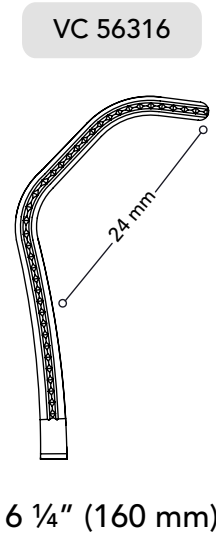

Derra Cooley Clamps

Debakey Derra Cooley Clamps