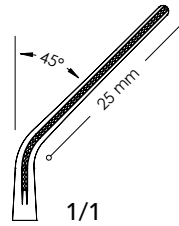

VC 61312

4 ¼" (110 mm)