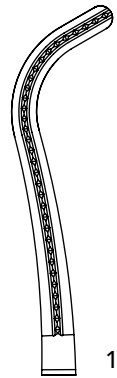

VC 54410

4 1/8" (100 mm)

DeBakey Ring Handle Bulldog Clamps

Ring Handle Bulldog Clamps

VC 54212

5" (125 mm)
S - Shape Curved

VC 54313

5" (125 mm)
S - Shape Angled

6" (150 mm)

DeBakey Neonatal Castaneda Curved Clamps

VC 55716

6 1/2" (165 mm)

VC 55816

6 1/2" (165 mm)

Debakey Multi Purpose Clamps Deep Curved

Angled Multi Purpose Clamps

1/1

7" (180 mm)

Debakey Derra Cooley Clamps

Derra Cooley Clamps

Debakey Derra Cooley Clamps

Ligature Clamps

VC 48419

1/1

7 1/2" (190 mm)
77 mm Jaw

VC 49821

1/1

8 1/4" (210 mm)
51 mm Jaw

VC 48523

1/1

9" (230 mm)
80 mm Jaw

VC 49923