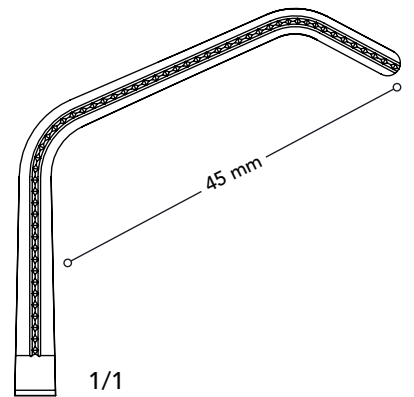

VC 54410

4 1/8" (100 mm)

DeBakey Ring Handle Bulldog Clamps

Ring Handle Bulldog Clamps

VC 54212

5" (125 mm)
S - Shape Curved

VC 54313

5" (125 mm)
S - Shape Angled

7 1/2" (190 mm)
77 mm Jaw

VC 49821

1/1

8 1/4" (210 mm)
51 mm Jaw

VC 48523

1/1

9" (230 mm)
80 mm Jaw

VC 49923

1/1

9" (230 mm)
75 mm Jaw

Debakey Ligature Clamps

Beck Clamps

VC 51920

8" (200 mm)

VC 52021

8 1/4" (210 mm)

Debakey Beck Clamps

Herken Clamps

VC 52125

10" (255 mm)

VC 52225

9 3/4" (250 mm)

VC 52325

9 3/4" (250 mm)