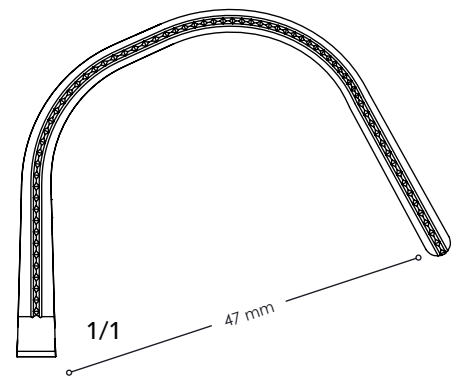

Cross Clamps

VC 51330

VC 51228

VC 51123

VC 51024

12" (300 mm)

11" (280 mm)

9" (230 mm)

Debakey Aorta Aneurysm Clamps

Arota Clamps

VC 49526

10 ¼" (260 mm)

VC 52521

8 ¼" (210 mm)

Debakey Diethrich and Ochsner arota Clamps

Lambert-Key Clamps

1/1

VC 49022

8 1/2" (215 mm)

VC 49126

10" (255 mm)

VC 49221

8 1/2" (215 mm)

Debakey Lambert-Key Aorta Anastomosis Clamps

Debakey Straight Clamp

VC 61012

4 3/4" (120 mm)

Titanium Debakey Micro Clamp

(Straight Shank)

Debakey Side Biting Angled Clamps

VC 61611

VC 62012