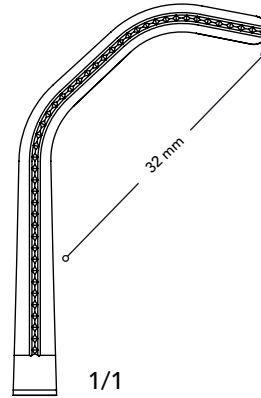

VC 54410

4 1/8" (100 mm)

DeBakey Ring Handle Bulldog Clamps

Ring Handle Bulldog Clamps

VC 54212

5" (125 mm)
S - Shape Curved

VC 54313

5" (125 mm)
S - Shape Angled

VC 50428

Debakey Tangential Occlusion Clamps

Satinsky Clamps

VC 50624

9 1/4" (235 mm)

VC 50724

9 1/2" (240 mm)

VC 50824

9 1/4" (235 mm)

Debakey Satinsky Clamps

Debakey Cross Clamps

Cross Clamps

1/1

VC 46919

1/1

7 3/4" (195 mm)

Cross Clamps

VC 51330

VC 51228

VC 51123

VC 51024

12" (300 mm)

11" (280 mm)

9" (230 mm)