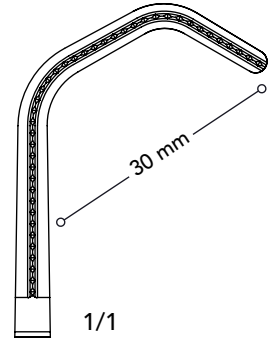

VC 54410

4 1/8" (100 mm)

DeBakey Ring Handle Bulldog Clamps

Ring Handle Bulldog Clamps

VC 54212

5" (125 mm)
S - Shape Curved

VC 54313

5" (125 mm)
S - Shape Angled

7 1/2" (190 mm)
77 mm Jaw

VC 49821

1/1

8 1/4" (210 mm)
51 mm Jaw

VC 48523

1/1

9" (230 mm)
80 mm Jaw

VC 49923

1/1

9" (230 mm)
75 mm Jaw

Debakey Ligature Clamps

Beck Clamps

VC 51920

8" (200 mm)

VC 52021

8 1/4" (210 mm)

Debakey Beck Clamps

Herken Clamps

VC 52125

10" (255 mm)

VC 52225

9 3/4" (250 mm)

VC 52325

9 3/4" (250 mm)