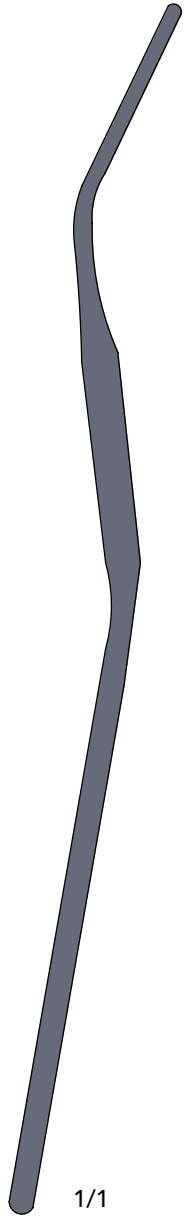

VC 54410

4 1/8" (100 mm)

DeBakey Ring Handle Bulldog Clamps

Ring Handle Bulldog Clamps

VC 54212

5" (125 mm)
S - Shape Curved

VC 54313

5" (125 mm)
S - Shape Angled

DeBakey Ring Handle Bulldog Clamps

Neonatal Castaneda clamps

VC 58112

4 3/4" (120 mm)

VC 58212

4 3/4" (120 mm)

1/1

DeBakey Neonatal Castaneda Angled Clamps

Neonatal Castaneda Clamps

VC 59015

6" (150 mm)

VC 59115

6" (150 mm)

VC 59215

6" (150 mm)

VC 59315

6" (150 mm)

DeBakey Neonatal Castaneda Curved Clamps

VC 55716

6 1/2" (165 mm)

VC 55816

6 1/2" (165 mm)

Debakey Multi Purpose Clamps Deep Curved

Angled Multi Purpose Clamps