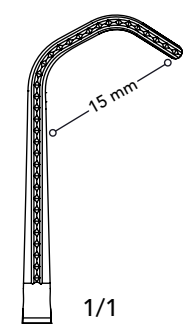

VC 54410

4 1/8" (100 mm)

DeBakey Ring Handle Bulldog Clamps

Ring Handle Bulldog Clamps

VC 54212

5" (125 mm)
S - Shape Curved

VC 54313

5" (125 mm)
S - Shape Angled

DeBakey Ring Handle Bulldog Clamps

Neonatal Castaneda clamps

VC 58112

4 3/4" (120 mm)

VC 58212

4 3/4" (120 mm)

1/1

DeBakey Neonatal Castaneda Angled Clamps

Neonatal Castaneda Clamps

VC 59015

6" (150 mm)

VC 59115

6" (150 mm)

VC 59215

6" (150 mm)

VC 59315

6" (150 mm)

DeBakey Neonatal Castaneda Curved Clamps

VC 55716

6 1/2" (165 mm)

VC 55816

6 1/2" (165 mm)

Debakey Multi Purpose Clamps Deep Curved

Angled Multi Purpose Clamps