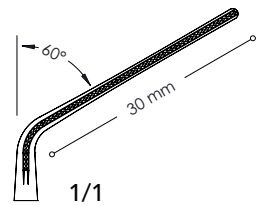

VC 54410

4 1/8" (100 mm)

DeBakey Ring Handle Bulldog Clamps

Ring Handle Bulldog Clamps

VC 54212

5" (125 mm)
S - Shape Curved

VC 54313

5" (125 mm)
S - Shape Angled

VC 61312

4 ¼" (110 mm)

VC 63312

4 ½" (115 mm)

VC 61412

4 ⅛" (105 mm)

VC 63411

4 ¼" (110 mm)