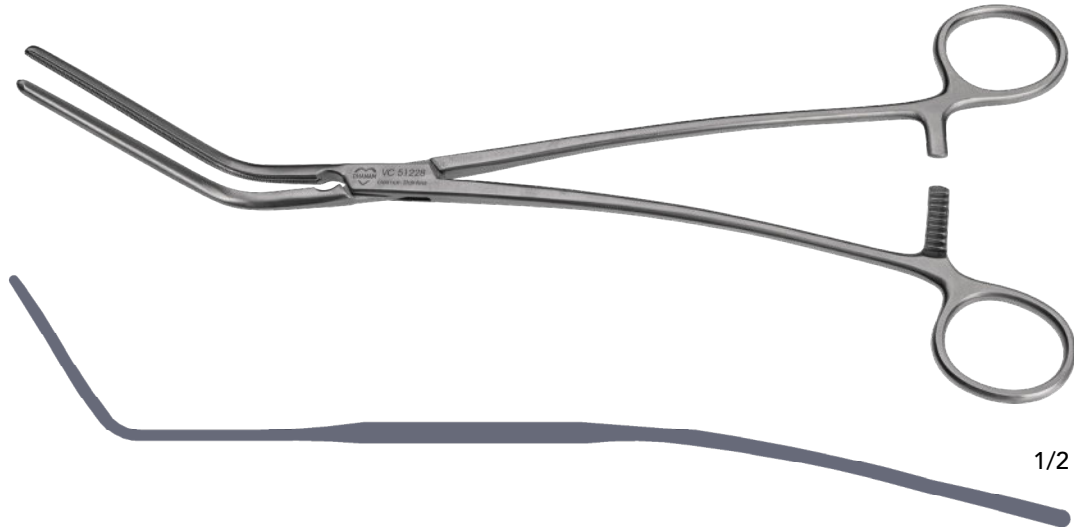

VC 46819

1/1

7 1/2" (190 mm)

VC 46719

1/1

7 1/2" (190 mm)

Debakey Leland-Jones Cross Clamps

Debakey ILIACA Cross Clamp

Cross Clamps

VC 51330

VC 51228

VC 51123

VC 51024

12" (300 mm)

11" (280 mm)

9" (230 mm)