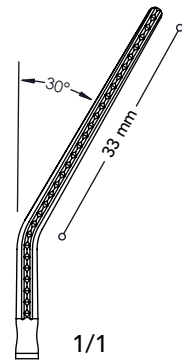

VC 54410

4 1/8" (100 mm)

DeBakey Ring Handle Bulldog Clamps

Ring Handle Bulldog Clamps

VC 54212

5" (125 mm)
S - Shape Curved

VC 54313

5" (125 mm)
S - Shape Angled

DeBakey Ring Handle Bulldog Clamps

Neonatal Castaneda clamps

VC 58112

4 3/4" (120 mm)

VC 58212

4 3/4" (120 mm)

1/1

DeBakey Neonatal Castaneda Angled Clamps

Neonatal Castaneda Clamps

VC 59015

6" (150 mm)

VC 59115

6" (150 mm)

VC 59215

6" (150 mm)

VC 59315

6" (150 mm)

DeBakey Neonatal Castaneda Curved Clamps

VC 55716

6 1/2" (165 mm)

VC 55816

6 1/2" (165 mm)

Debakey Multi Purpose Clamps Deep Curved

Angled Multi Purpose Clamps