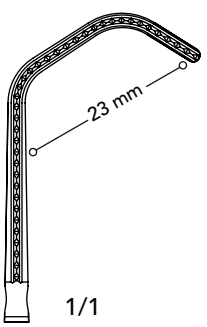

VC 54410

4 1/8" (100 mm)

DeBakey Ring Handle Bulldog Clamps

Ring Handle Bulldog Clamps

VC 54212

5" (125 mm)
S - Shape Curved

VC 54313

5" (125 mm)
S - Shape Angled

DeBakey Ring Handle Bulldog Clamps

Neonatal Castaneda clamps

VC 58112

4 3/4" (120 mm)

VC 58212

4 3/4" (120 mm)

1/1

DeBakey Neonatal Castaneda Angled Clamps

Neonatal Castaneda Clamps

VC 59015

6" (150 mm)

VC 59115

6" (150 mm)

VC 59215

6" (150 mm)

VC 59315

6" (150 mm)

DeBakey Neonatal Castaneda Curved Clamps

VC 55716

6 1/2" (165 mm)

VC 55816

6 1/2" (165 mm)

Debakey Multi Purpose Clamps Deep Curved

Angled Multi Purpose Clamps