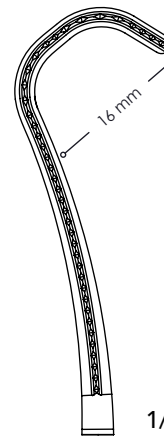

1/1

6 3/4" (170 mm)

VC 56017