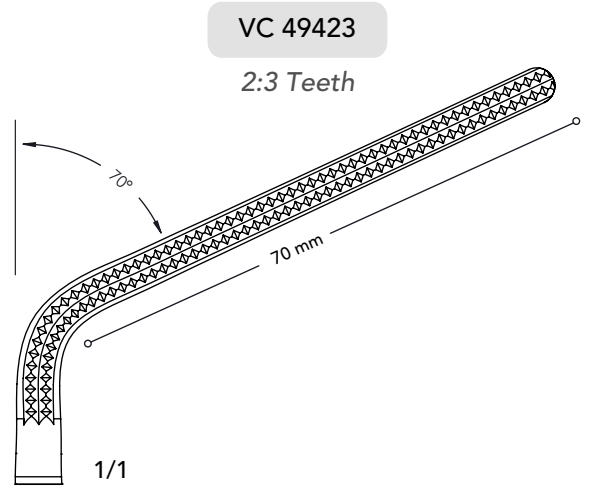

Neonatal Castaneda Clamps

VC 59015

6" (150 mm)

VC 59115

6" (150 mm)

VC 59215

6" (150 mm)

VC 59315

Cross Clamps

VC 51330

VC 51228

VC 51123

VC 51024

12" (300 mm)

11" (280 mm)

9" (230 mm)

9 1/2" (240 mm)

Debakey Multi Purpose Angled Cross Clamps

Cross Clamps

1/1

8" (200 mm)

9" (230 mm)

DeBakey Cross Clamps
(2:3 Teeth)

SEMB Arota Aneurysm Clamps

VC 48127

1/1

10 3/4" (270 mm)

VC 48225

1/1

10 1/2" (265 mm)

Debakey SEMB Arota Aneurysm Clamps

Aorta Aneurysm Clamps