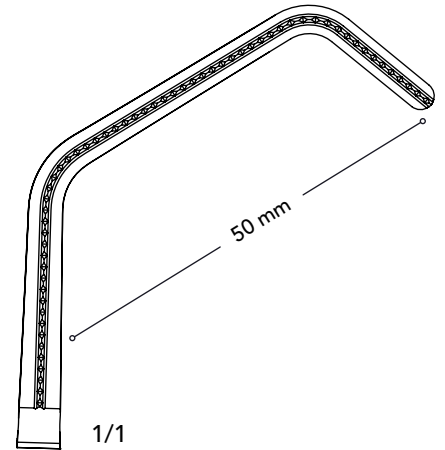

VC 49526

10 ¼" (260 mm)