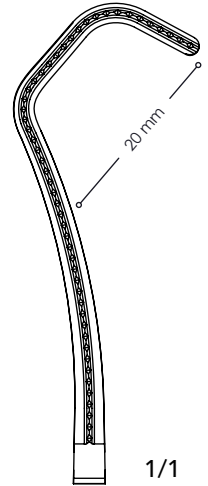

1/1

6 3/4" (170 mm)

VC 56118