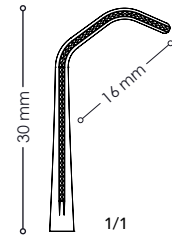

VC 54410

4 1/8" (100 mm)

DeBakey Ring Handle Bulldog Clamps

Ring Handle Bulldog Clamps

VC 54212

5" (125 mm)
S - Shape Curved

VC 54313

5" (125 mm)
S - Shape Angled

1/1

VC 49022

8 1/2" (215 mm)

VC 49126

10" (255 mm)

VC 49221

8 1/2" (215 mm)

Debakey Lambert-Key Aorta Anastomosis Clamps

Debakey Straight Clamp

VC 61012

4 3/4" (120 mm)

Titanium Debakey Micro Clamp

(Straight Shank)

Debakey Side Biting Angled Clamps

VC 61611

VC 62012

VC 63612

VC 63712

4" (100 mm)

4 1/8" (105 mm)

4 1/4" (110 mm)

4 1/4" (110 mm)

Titanium Debakey Side Biting Micro Clamps (Angled Shanks)

Debakey Angled Clamps