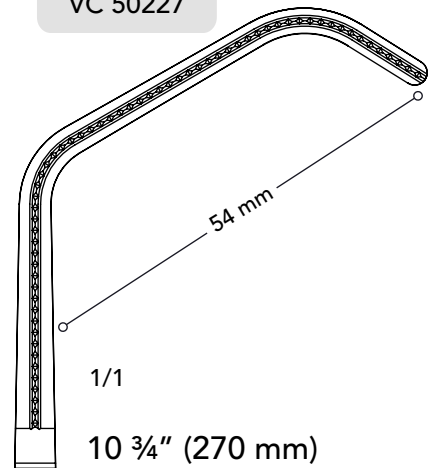

VC 54410

4 1/8" (100 mm)

DeBakey Ring Handle Bulldog Clamps

Ring Handle Bulldog Clamps

VC 54212

5" (125 mm)
S - Shape Curved

VC 54313

5" (125 mm)
S - Shape Angled

Debakey Beck Clamps

Herken Clamps

VC 52125

10" (255 mm)

VC 52225

9 3/4" (250 mm)

VC 52325

9 3/4" (250 mm)

VC 52425

9 3/4" (250 mm)

Debakey Herken Clamps

Tangential Occlusion Clamps

VC 50019

VC 50126

VC 50227

VC 50327

Cross Clamps

VC 51330

VC 51228

VC 51123

VC 51024

12" (300 mm)

11" (280 mm)

9" (230 mm)