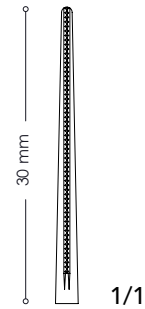

Debakey Straight Clamp

VC 61012

4 3/4" (120 mm)

Titanium Debakey Micro Clamp

(Straight Shank)