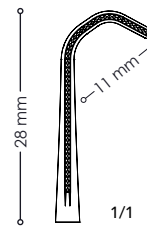

VC 54410

4 1/8" (100 mm)

DeBakey Ring Handle Bulldog Clamps

Ring Handle Bulldog Clamps

VC 54212

5" (125 mm)
S - Shape Curved

VC 54313

5" (125 mm)
S - Shape Angled

DeBakey Ring Handle Bulldog Clamps

Neonatal Castaneda clamps

VC 58112

4 3/4" (120 mm)

VC 58212

4 3/4" (120 mm)

1/1

DeBakey Neonatal Castaneda Angled Clamps

Neonatal Castaneda Clamps

VC 59015

6" (150 mm)

VC 59115

6" (150 mm)

VC 59215

6" (150 mm)

VC 59315

VC 63612

VC 63712

4" (100 mm)

4 1/8" (105 mm)

4 1/4" (110 mm)

4 1/4" (110 mm)

Titanium Debakey Side Biting Micro Clamps (Angled Shanks)

Debakey Angled Clamps