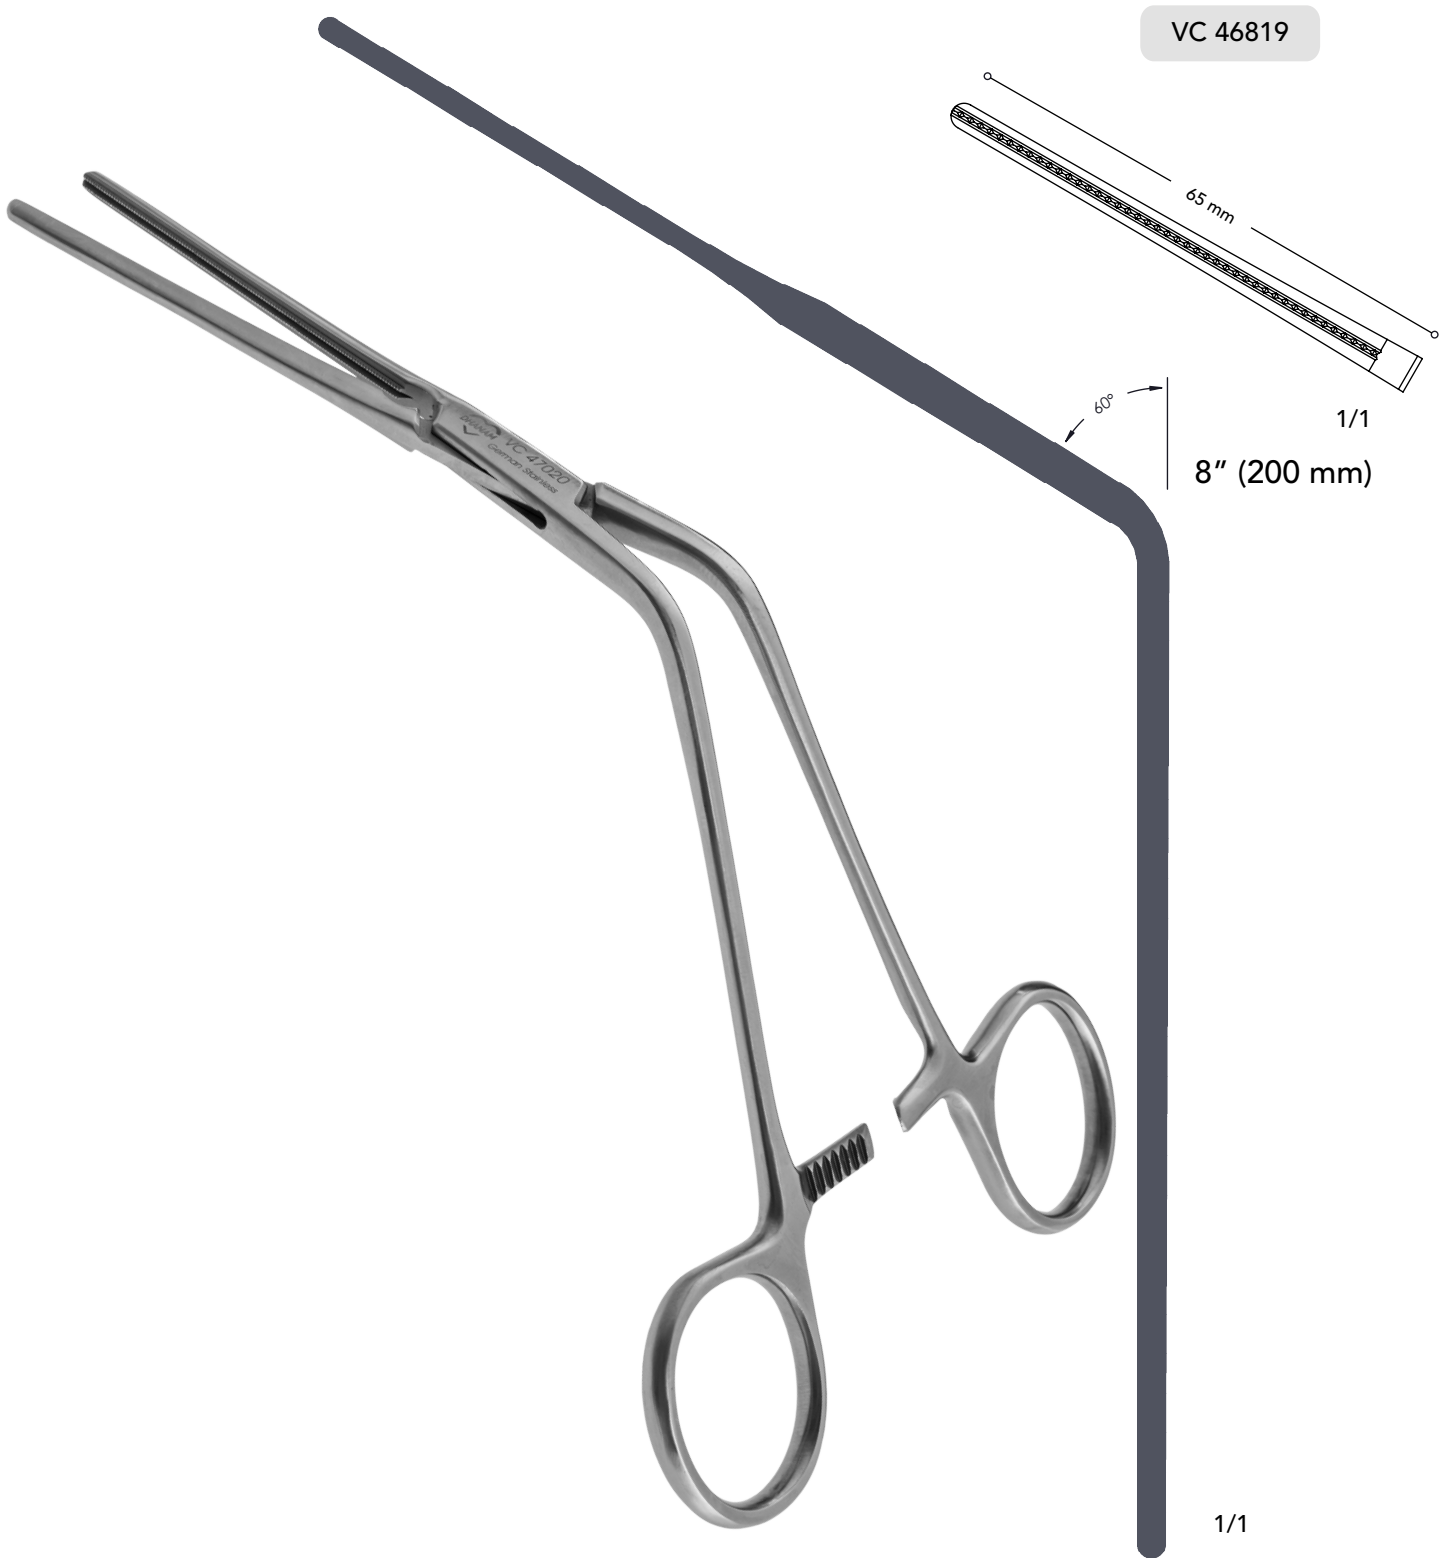

VC 46819

1/1

7 1/2" (190 mm)

VC 46719

1/1

7 1/2" (190 mm)

Debakey Leland-Jones Cross Clamps

Debakey ILIACA Cross Clamp

Cross Clamps

VC 51330

VC 51228

VC 51123

VC 51024

12" (300 mm)

11" (280 mm)

9" (230 mm)