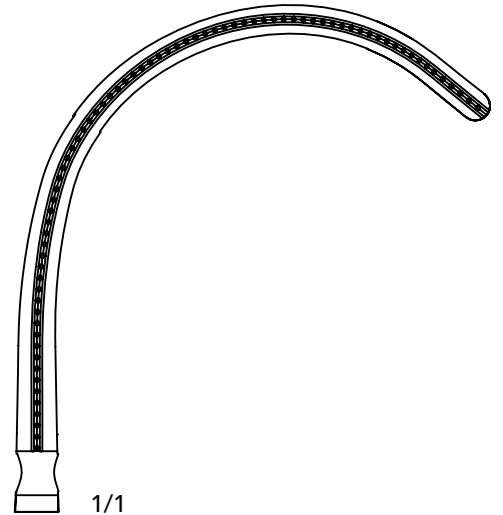

Cross Clamps

VC 51330

VC 51228

VC 51123

VC 51024

12" (300 mm)

11" (280 mm)

9" (230 mm)

9 1/2" (240 mm)

Debakey Multi Purpose Angled Cross Clamps

Cross Clamps

1/1

8" (200 mm)

9" (230 mm)

DeBakey Cross Clamps
(2:3 Teeth)

SEMB Arota Aneurysm Clamps

VC 48127

1/1

10 3/4" (270 mm)

VC 48225

1/1

10 1/2" (265 mm)

Debakey SEMB Arota Aneurysm Clamps

Aorta Aneurysm Clamps