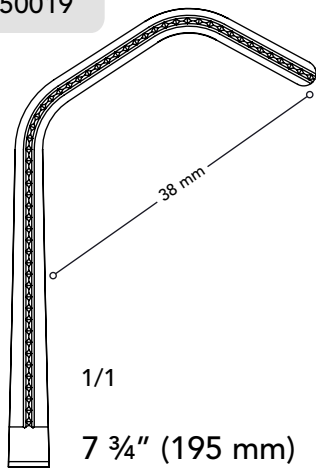

VC 54410

4 1/8" (100 mm)

DeBakey Ring Handle Bulldog Clamps

Ring Handle Bulldog Clamps

VC 54212

5" (125 mm)
S - Shape Curved

VC 54313

5" (125 mm)
S - Shape Angled

Debakey Beck Clamps

Herken Clamps

VC 52125

10" (255 mm)

VC 52225

9 3/4" (250 mm)

VC 52325

9 3/4" (250 mm)

VC 52425

9 3/4" (250 mm)

Debakey Herken Clamps

Tangential Occlusion Clamps

VC 50019

VC 50126

VC 50227

VC 50327

Cross Clamps

VC 51330

VC 51228

VC 51123

VC 51024

12" (300 mm)

11" (280 mm)

9" (230 mm)