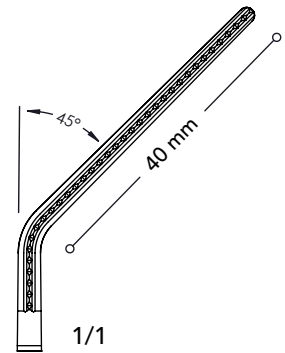

VC 54410

4 1/8" (100 mm)

DeBakey Ring Handle Bulldog Clamps

Ring Handle Bulldog Clamps

VC 54212

5" (125 mm)
S - Shape Curved

VC 54313

5" (125 mm)
S - Shape Angled

DeBakey Ring Handle Bulldog Clamps

Neonatal Castaneda clamps

VC 58112

4 3/4" (120 mm)

VC 58212

4 3/4" (120 mm)

1/1

DeBakey Neonatal Castaneda Angled Clamps

Neonatal Castaneda Clamps

VC 59015

6" (150 mm)

VC 59115

6" (150 mm)

VC 59215

6" (150 mm)

VC 59315

6" (150 mm)

DeBakey Neonatal Castaneda Curved Clamps

VC 55716

6 1/2" (165 mm)

VC 55816

6 1/2" (165 mm)

Debakey Multi Purpose Clamps Deep Curved

Angled Multi Purpose Clamps