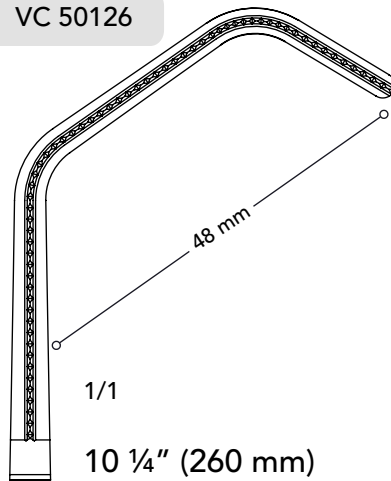

VC 54410

4 1/8" (100 mm)

DeBakey Ring Handle Bulldog Clamps

Ring Handle Bulldog Clamps

VC 54212

5" (125 mm)
S - Shape Curved

VC 54313

5" (125 mm)
S - Shape Angled

Debakey Beck Clamps

Herken Clamps

VC 52125

10" (255 mm)

VC 52225

9 3/4" (250 mm)

VC 52325

9 3/4" (250 mm)

VC 52425

9 3/4" (250 mm)

Debakey Herken Clamps

Tangential Occlusion Clamps

VC 50019

VC 50126

VC 50227

VC 50327

Cross Clamps

VC 51330

VC 51228

VC 51123

VC 51024

12" (300 mm)

11" (280 mm)

9" (230 mm)