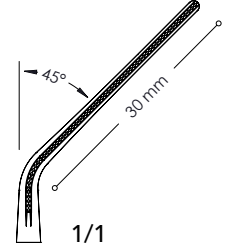

VC 63312

4 ½" (115 mm)