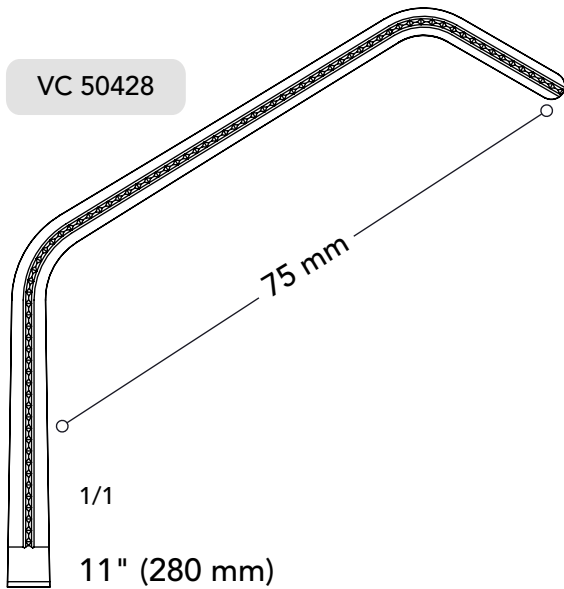

Tangential Occlusion Clamps

VC 50428

Debakey Tangential Occlusion Clamps