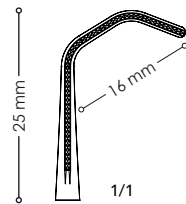

4 1/8" (105 mm)