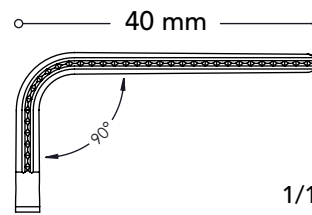

DHANAM

CARDIAC INSTRUMENTS

 **+91 99401 10238**

Ring Handle Bulldog Clamps

VC 54013

5 1/8" (130 mm)

VC 54113

5" (125 mm)

VC 54410

4 1/8" (100 mm)

DeBakey Ring Handle Bulldog Clamps

Ring Handle Bulldog Clamps

VC 54212

5" (125 mm)
S - Shape Curved

VC 54313

5" (125 mm)
S - Shape Angled

DeBakey Ring Handle Bulldog Clamps

Neonatal Castaneda clamps

VC 58112

4 3/4" (120 mm)

VC 58212

4 3/4" (120 mm)

1/1

DeBakey Neonatal Castaneda Angled Clamps

Neonatal Castaneda Clamps

VC 59015

6" (150 mm)

VC 59115

6" (150 mm)

VC 59215

6" (150 mm)

VC 59315