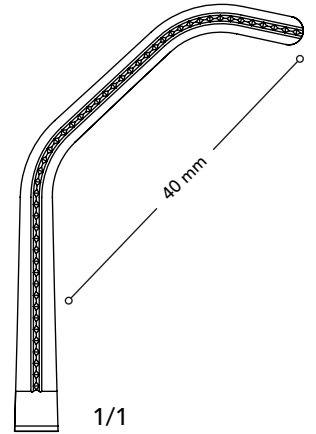

VC 54410

4 1/8" (100 mm)

DeBakey Ring Handle Bulldog Clamps

Ring Handle Bulldog Clamps

VC 54212

5" (125 mm)
S - Shape Curved

VC 54313

5" (125 mm)
S - Shape Angled

VC 50428

Debakey Tangential Occlusion Clamps

Satinsky Clamps

VC 50624

9 1/4" (235 mm)

VC 50724

9 1/2" (240 mm)

VC 50824

9 1/4" (235 mm)

Debakey Satinsky Clamps

Debakey Cross Clamps

Cross Clamps

1/1

VC 46919

1/1

7 3/4" (195 mm)

Cross Clamps

VC 51330

VC 51228

VC 51123

VC 51024

12" (300 mm)

11" (280 mm)

9" (230 mm)