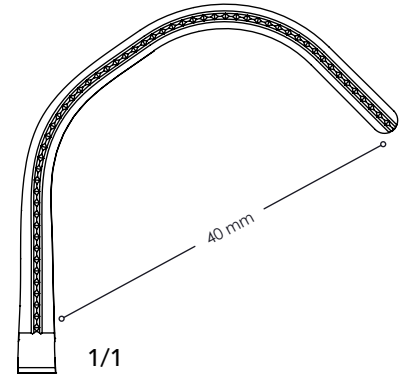

Cross Clamps

VC 51330

VC 51228

VC 51123

VC 51024

12" (300 mm)

11" (280 mm)

9" (230 mm)

VC 48127

1/1

10 3/4" (270 mm)

VC 48225

1/1

10 1/2" (265 mm)

Debakey SEMB Arota Aneurysm Clamps

Aorta Aneurysm Clamps

Debakey Aorta Aneurysm Clamps

Arota Clamps

VC 49526

10 ¼" (260 mm)

VC 52521

8 ¼" (210 mm)

Debakey Diethrich and Ochsner arota Clamps

Lambert-Key Clamps

1/1

VC 49022

8 1/2" (215 mm)

VC 49126

10" (255 mm)

VC 49221

8 1/2" (215 mm)

Debakey Lambert-Key Aorta Anastomosis Clamps