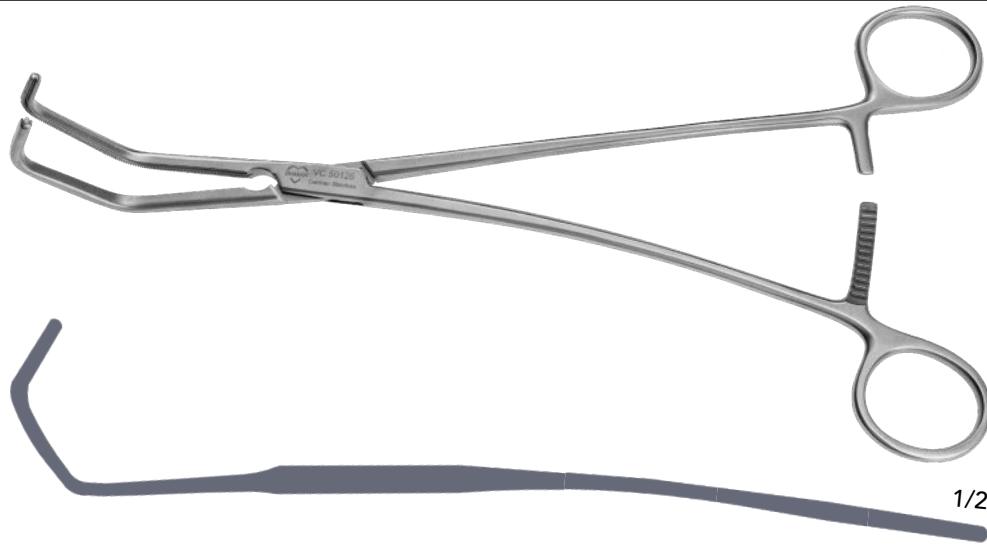

1/1

9" (230 mm)
75 mm Jaw

Debakey Ligature Clamps

Beck Clamps

VC 51920

8" (200 mm)

VC 52021

8 1/4" (210 mm)

Debakey Beck Clamps

Herken Clamps

VC 52125

10" (255 mm)

VC 52225

9 3/4" (250 mm)

VC 52325

9 3/4" (250 mm)

VC 52425

9 3/4" (250 mm)

Debakey Herken Clamps

Tangential Occlusion Clamps

VC 50019

VC 50126

VC 50227

VC 50327