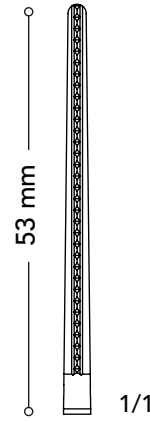

DHANAM

CARDIAC INSTRUMENTS

 **+91 99401 10238**

Ring Handle Bulldog Clamps

VC 54013

5 1/8" (130 mm)

VC 54113

5" (125 mm)

VC 54410

4 1/8" (100 mm)

DeBakey Ring Handle Bulldog Clamps

Ring Handle Bulldog Clamps

VC 54212

5" (125 mm)
S - Shape Curved

VC 54313

5" (125 mm)
S - Shape Angled

DeBakey Ring Handle Bulldog Clamps

Neonatal Castaneda clamps

VC 58112

4 3/4" (120 mm)

VC 58212

4 3/4" (120 mm)

1/1

DeBakey Neonatal Castaneda Angled Clamps

6" (150 mm)

DeBakey Neonatal Castaneda Curved Clamps

VC 55716

6 1/2" (165 mm)

VC 55816

6 1/2" (165 mm)

Debakey Multi Purpose Clamps Deep Curved

Angled Multi Purpose Clamps