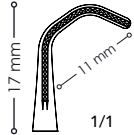

Debakey Side Biting Angled Clamps

VC 61611

4" (100 mm)

Titanium Debakey Side Biting Micro Clamps (Angled Shanks)