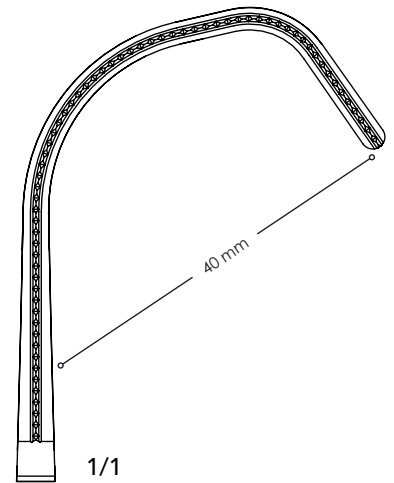

Cross Clamps

VC 51330

VC 51228

VC 51123

VC 51024

12" (300 mm)

11" (280 mm)

9" (230 mm)

VC 48127

1/1

10 3/4" (270 mm)

VC 48225

1/1

10 1/2" (265 mm)

Debakey SEMB Arota Aneurysm Clamps

Aorta Aneurysm Clamps

Debakey Aorta Aneurysm Clamps

Arota Clamps

VC 49526

10 ¼" (260 mm)

VC 52521

8 ¼" (210 mm)

Debakey Diethrich and Ochsner arota Clamps

Lambert-Key Clamps

1/1

VC 49022

8 1/2" (215 mm)

VC 49126

10" (255 mm)

VC 49221

8 1/2" (215 mm)

Debakey Lambert-Key Aorta Anastomosis Clamps