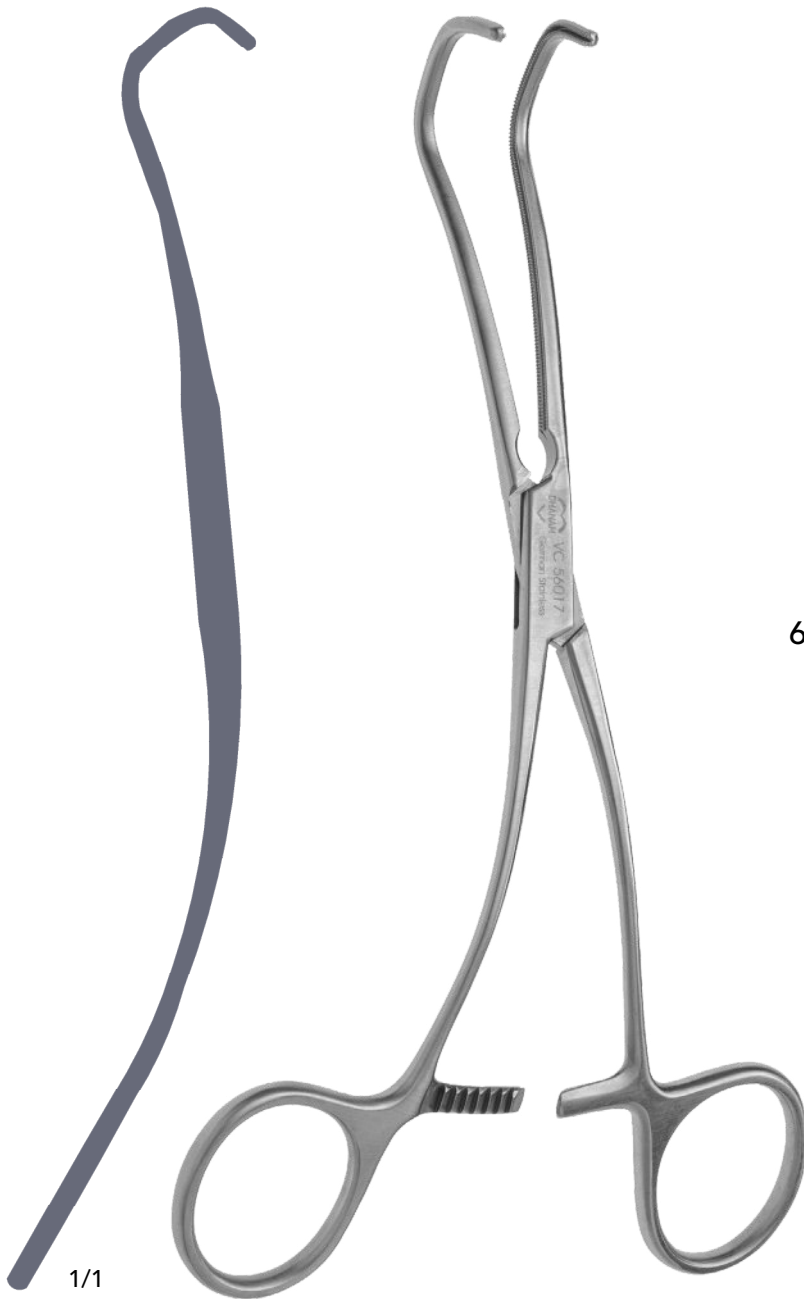

Neonatal Castaneda Clamps

VC 59015

6" (150 mm)

VC 59115

6" (150 mm)

VC 59215

6" (150 mm)

VC 59315

6" (150 mm)

DeBakey Neonatal Castaneda Curved Clamps

VC 55716

6 1/2" (165 mm)

VC 55816

6 1/2" (165 mm)

Debakey Multi Purpose Clamps Deep Curved

Angled Multi Purpose Clamps

Debakey Multi Purpose Clamps Angled

VC 56716

6 1/2" (160 mm)

VC 56816

6 1/2" (160 mm)

VC 56915

6" (150 mm)

Derra Cooley Clamps