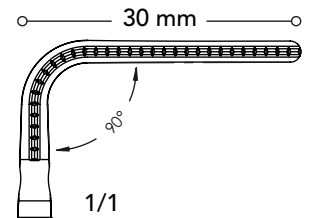

VC 54410

4 1/8" (100 mm)

DeBakey Ring Handle Bulldog Clamps

Ring Handle Bulldog Clamps

VC 54212

5" (125 mm)
S - Shape Curved

VC 54313

5" (125 mm)
S - Shape Angled

Neonatal Castaneda Clamps

VC 59015

6" (150 mm)

VC 59115

6" (150 mm)

VC 59215

6" (150 mm)

VC 59315

6" (150 mm)

DeBakey Neonatal Castaneda Curved Clamps

VC 55716

6 1/2" (165 mm)

VC 55816

6 1/2" (165 mm)

Debakey Multi Purpose Clamps Deep Curved

Angled Multi Purpose Clamps

Debakey Multi Purpose Clamps Angled

VC 56716

6 1/2" (160 mm)

VC 56816

6 1/2" (160 mm)

VC 56915

6" (150 mm)

Derra Cooley Clamps