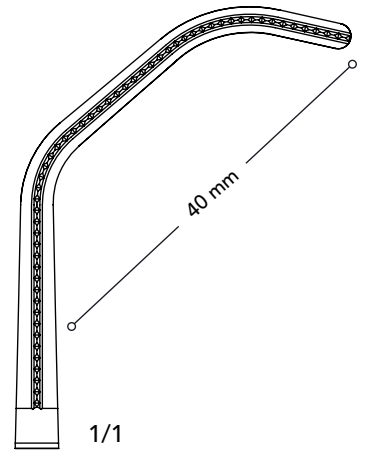

VC 54410

4 1/8" (100 mm)

DeBakey Ring Handle Bulldog Clamps

Ring Handle Bulldog Clamps

VC 54212

5" (125 mm)
S - Shape Curved

VC 54313

5" (125 mm)
S - Shape Angled

Debakey Beck Clamps

Herken Clamps

VC 52125

10" (255 mm)

VC 52225

9 3/4" (250 mm)

VC 52325

9 3/4" (250 mm)

VC 52425

9 3/4" (250 mm)

Debakey Herken Clamps

Tangential Occlusion Clamps

VC 50019

VC 50126

VC 50227

VC 50327

VC 50428

Debakey Tangential Occlusion Clamps

Satinsky Clamps

VC 50624

9 1/4" (235 mm)

VC 50724

9 1/2" (240 mm)

VC 50824