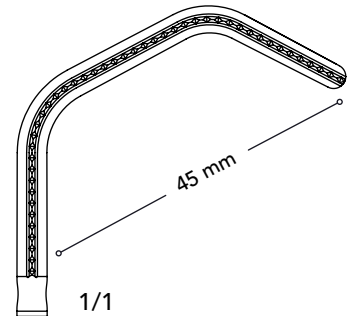

Cross Clamps

VC 51330

VC 51228

VC 51123

VC 51024

12" (300 mm)

11" (280 mm)

9" (230 mm)

VC 48127

1/1

10 3/4" (270 mm)

VC 48225

1/1

10 1/2" (265 mm)

Debakey SEMB Arota Aneurysm Clamps

Aorta Aneurysm Clamps

Debakey Aorta Aneurysm Clamps

Arota Clamps

VC 49526

10 ¼" (260 mm)

VC 52521

8 ¼" (210 mm)

Debakey Diethrich and Ochsner arota Clamps

Lambert-Key Clamps

1/1

VC 49022

8 1/2" (215 mm)

VC 49126

10" (255 mm)

VC 49221

8 1/2" (215 mm)

Debakey Lambert-Key Aorta Anastomosis Clamps